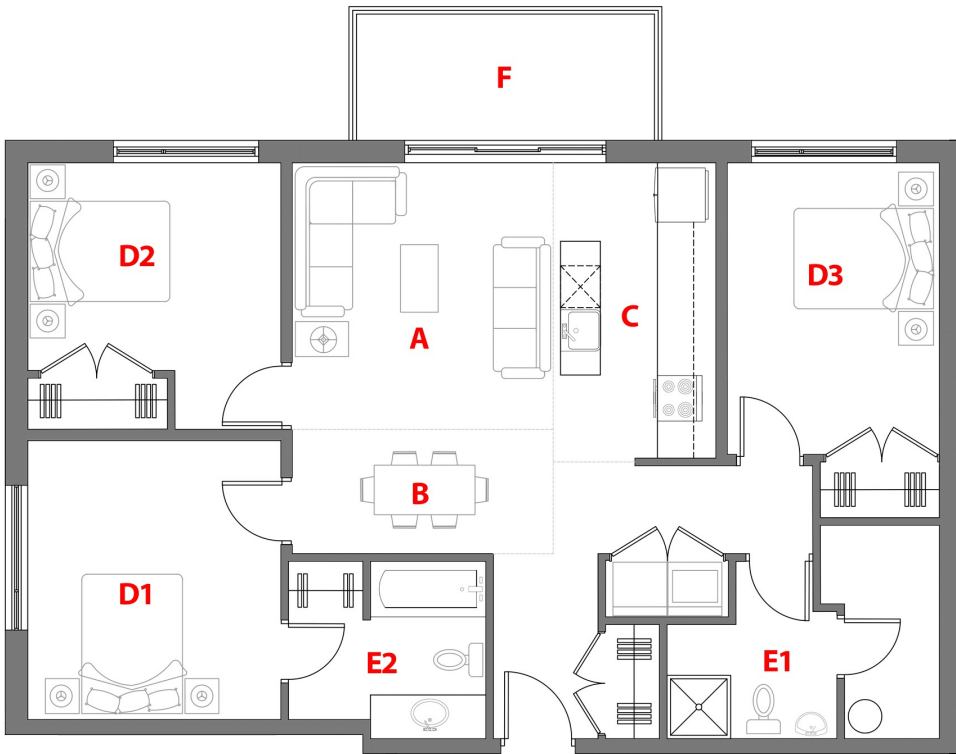

Type

A3

Surface Pi.ca/sq.ft

1130

Chambre(s)/
Bedroom(s)

3

Salle de bain/
Bathroom

2

4925 des Erables Pierrefonds

38 UNITÉS/UNITS

4 Étages/Floors

A	12'-0'' × 12'-0''
B	12'-0'' × 5'-6''
C	7'-0'' × 13'-6''
D1	11'-4'' × 12'-6''
D2	11'-4'' × 9'-4''
D3	9'-6'' × 13'-0''
E1	8'-7'' × 5'-0''
E2	8'-10'' × 7'-0''
F	14'-0'' × 6'-0''