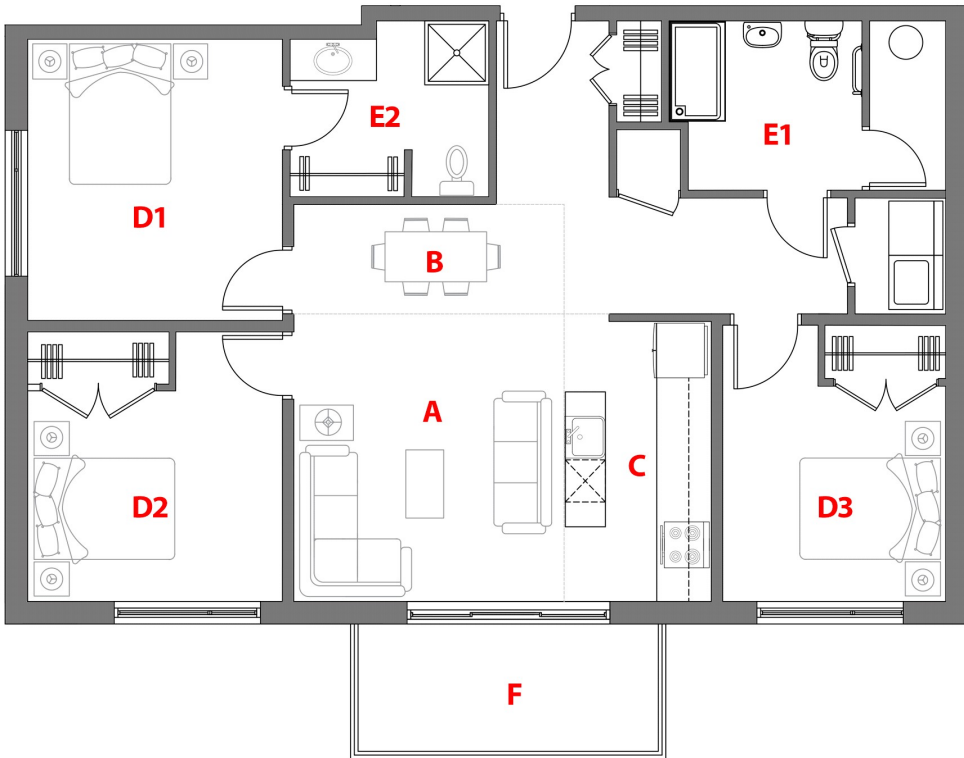

Type

B2

Surface Pi.ca/sq.ft

1125

Chambre(s)/
Bedroom(s)

3

Salle de bain/
Bathroom

2

4925 des Erables Pierrefonds

38 UNITÉS/UNITS

4 Étages/Floors

A	12'-0'' × 12'-6''
B	12'-0'' × 5'-0''
C	6'-6'' × 12'-6''
D1	11'-4'' × 12'-6''
D2	11'-4'' × 12'-0''
D3	10'-0'' × 9'-6''
E1	7'-9'' × 7'-6''
E2	8'-10'' × 7'-0''
F	14'-0'' × 6'-0''