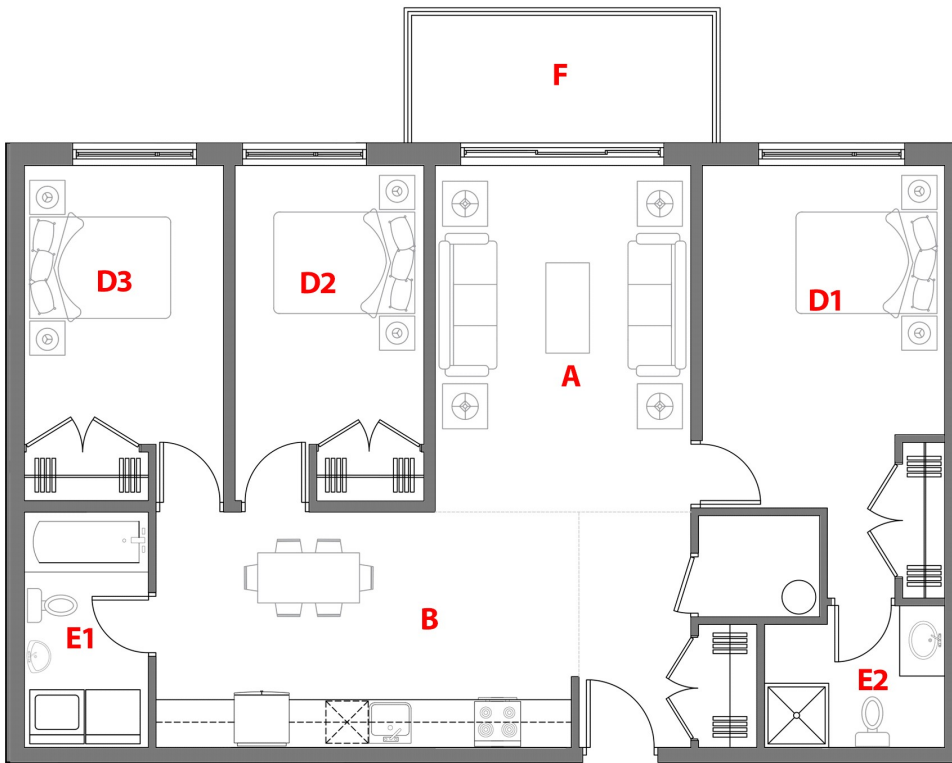

Type

C3

Surface Pi.ca/sq.ft

1125

Chambre(s)/  
Bedroom(s)

3

Salle de bain/  
Bathroom

2

4925 des Erables Pierrefonds

38 UNITÉS/UNITS

4 Étages/Floors

A	11'-4'' × 15'-6''
B	18'-9'' × 10'-6''
D1	10'-9'' × 12'-0''
D2	8'-6'' × 12'-4''
D3	8'-9'' × 12'-4''
E1	5'-6'' × 10'-6''
E2	8'-0'' × 5'-6''
F	14'-0'' × 6'-0''