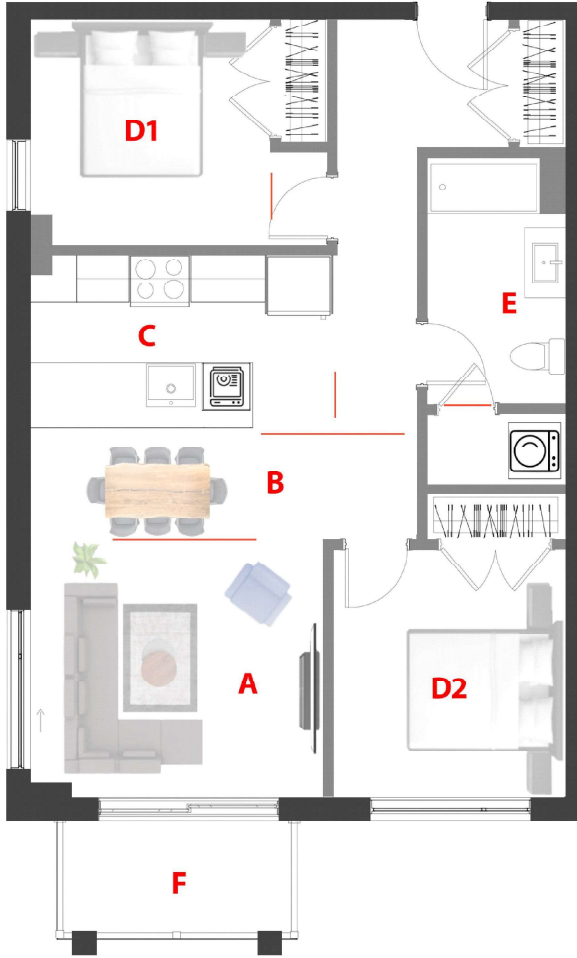

Domaine Fatima
78 UNITÉS/UNITS
 5 Étages/Floors

Type

A'

Unité/Unit

101

Surface Pi.ca/sq.ft

886

Étage/Floor

RDC

Chambre(s)/
 Bedroom(s)

2

Salle de bain/
 Bathroom

1

- A** 12'-4'' x 10'-10''
- B** 16'-4'' x 4'-6''
- C** 11'-3'' x 8'-3''
- D1** 10'-5'' x 9'-2''
- D2** 9'-11'' x 10'-6''
- E** 5'-11'' x 9'-11''
- F** 10'-0'' x 5'-0''

1790 - 1800 Rue Notre-Dame-de-Fatima,
 Laval, QC H7G 0A1

Rue Notre-Dame-de-Fatima

78 Appartements de luxe avec Salle commune, GYM, Garage, Casier, Eau chaude et Internet (TOUT INCLUS)

78 Luxury Apartments with Common room, GYM, Garage, Locker, Hot water and Internet. (ALL INCLUDED)