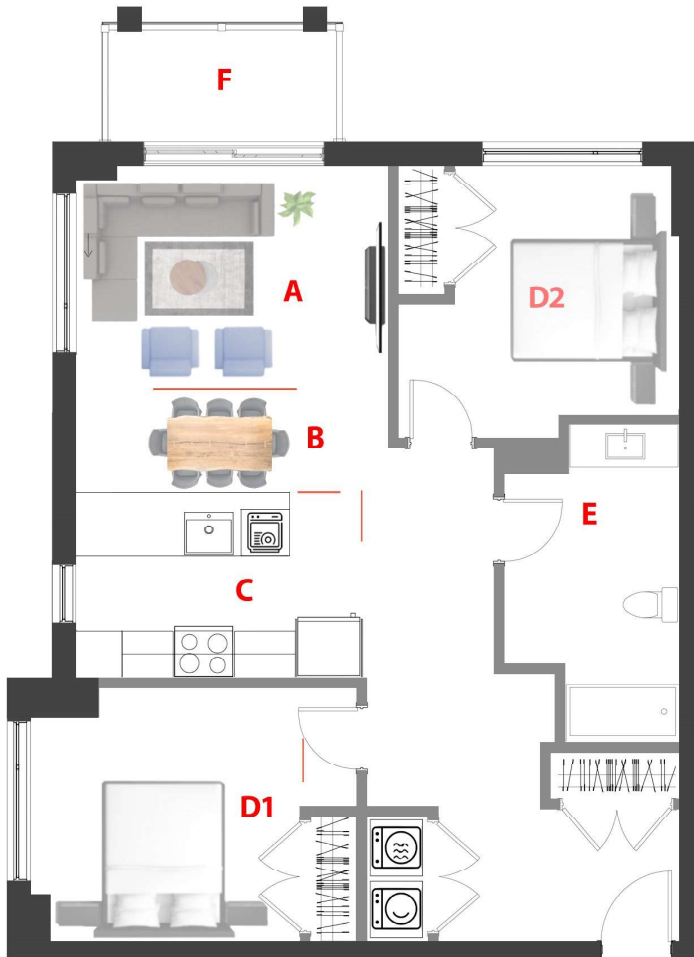

Type

B'

Surface Pi.ca/sq.ft

1003

Chambre(s)/
Bedroom(s)

2

Unité/Unit

102

Étage/Floor

RDC

Salle de bain/
Bathroom

1

Domaine Fatima

78 UNITÉS/UNITS

5 Étages/Floors

- A** 13'-6'' x 9'-0''
- B** 13'-6'' x 4'-10''
- C** 13'-6'' x 8'-6''
- D1** 13'-2'' x 10'-2''
- D2** 11'-10'' x 14'-9''
- E** 7'-0'' x 11'-4''
- F** 10'-0'' x 5'-0''

1790 - 1800 Rue Notre-Dame-de-Fatima,
Laval, QC H7G 0A1

Rue Notre Dame de Fatima

78 Appartements de luxe avec Salle commune, GYM, Garage, Casier, Eau chaude et Internet (TOUT INCLUS)

78 Luxury Apartments with Common room, GYM, Garage, Locker, Hot water and Internet. (ALL INCLUDED)