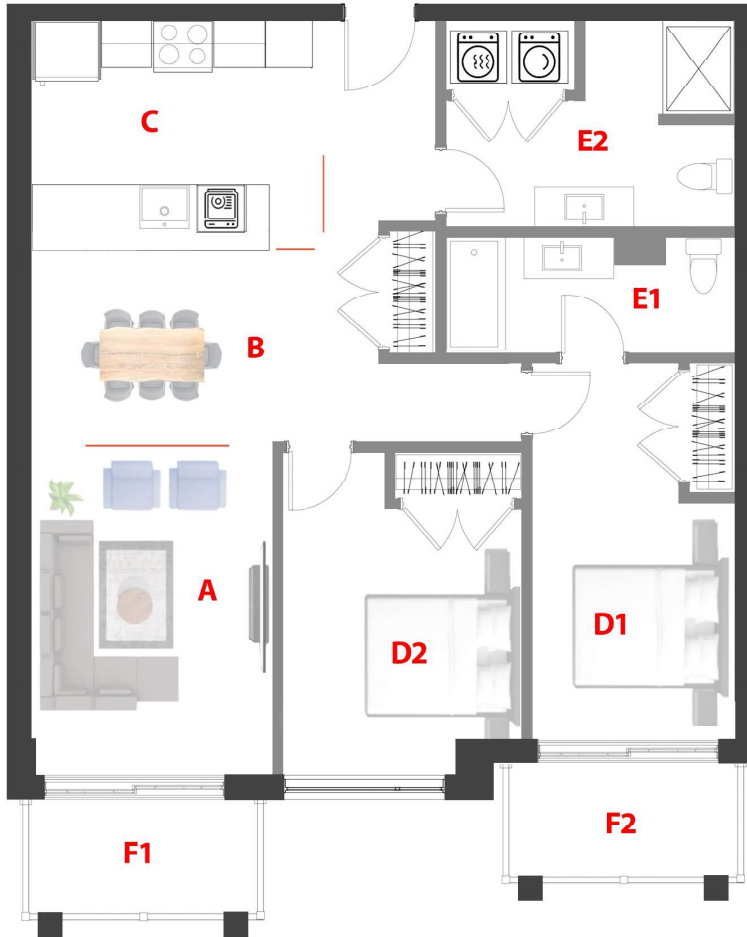

Domaine Fatima
78 UNITÉS/UNITS
 5 Étages/Floors

Type

C'

Unité/Unit

103

Surface Pi.ca/sq.ft

1047

Étage/Floor

RDC

Chambre(s)/
 Bedroom(s)

2

Salle de bain/
 Bathroom

2

- A** 10'-3'' x 14'-6''
- B** 15'-0'' x 9'-0''
- C** 11'-9'' x 8'-7''
- D1** 9'-6'' x 17'-0''
- D2** 9'-0'' x 11'-9''
- E1** 4'-9'' x 11'-9''
- E2** 11'-9'' x 8'-4''
- F1,F2** 10'-0'' x 5'-0''

1790 - 1800 Rue Notre-Dame-de-Fatima,
 Laval, QC H7G 0A1

Rue Notre Dame de Fatima

78 Appartements de luxe avec Salle commune, GYM, Garage, Casier, Eau chaude et Internet (TOUT INCLUS)

78 Luxury Apartments with Common room, GYM, Garage, Locker, Hot water and Internet. (ALL INCLUDED)