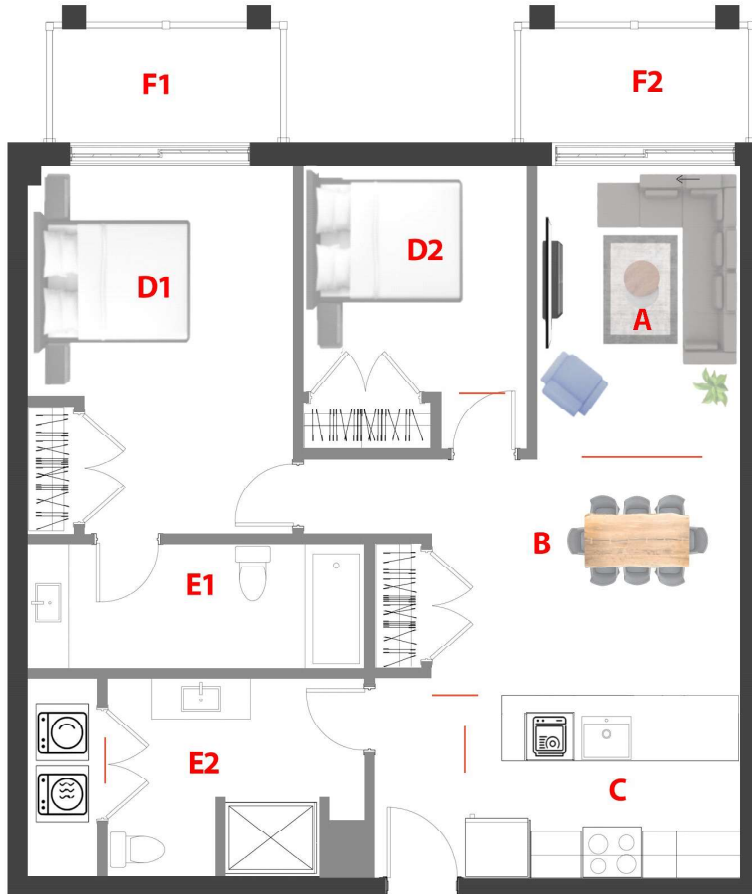

Type

D'

Unité/Unit

104

Surface Pi.ca/sq.ft

1016

Étage/Floor

RDC

Chambre(s)/
Bedroom(s)

2

Salle de bain/
Bathroom

2

Domaine Fatima

78 UNITÉS/UNITS

5 Étages/Floors

- A 10'-4'' x 13'-9''
- B 14'-0'' x 8'-3''
- C 12'-0'' x 8'-6''
- D1 10'-10'' x 17'-0''
- D2 9'-11'' x 11'-0''
- E1 17'-6'' x 4'-9''
- E2 10'-8'' x 8'-8''
- F1,F2 10'-0'' x 5'-0''

1790 - 1800 Rue Notre-Dame-de-Fatima,
Laval, QC H7G 0A1

Rue Notre Dame de Fatima

78 Appartements de luxe avec Salle commune, GYM, Garage, Casier, Eau chaude et Internet (TOUT INCLUS)

78 Luxury Apartments with Common room, GYM, Garage, Locker, Hot water and Internet. (ALL INCLUDED)