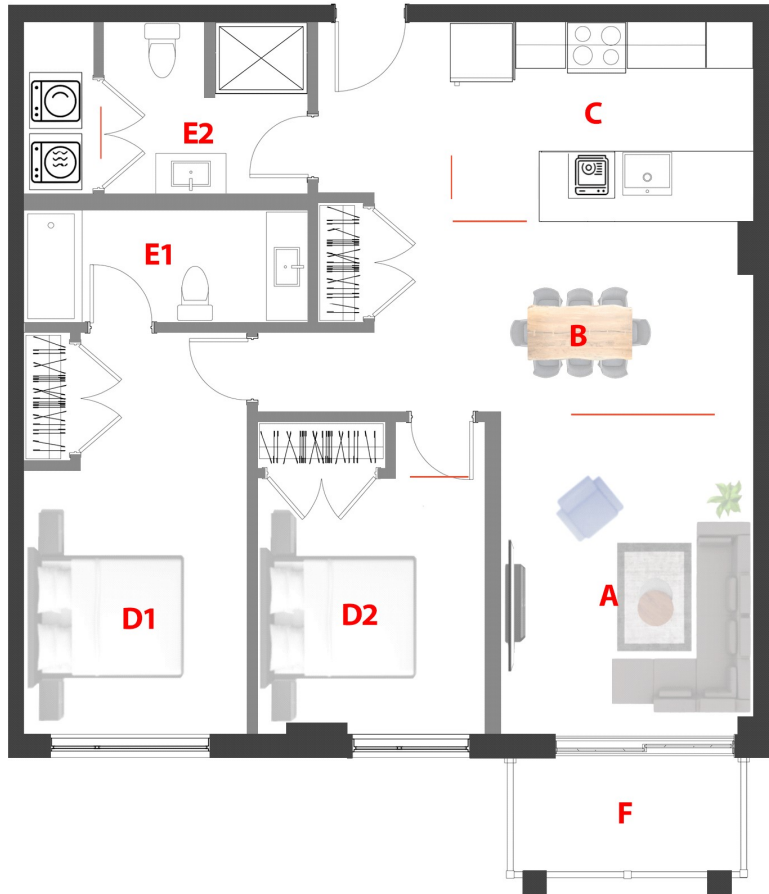

Domaine Fatima
78 UNITÉS/UNITS
 5 Étages/Floors

Type

E'

Unité/Unit

105

Surface Pi.ca/sq.ft

1020

Étage/Floor

RDC

Chambre(s)/
Bedroom(s)

2

Salle de bain/
Bathroom

2

- A 11'-3'' x 13'-7''
- B 15'-9'' x 7'-5''
- C 11'-9'' x 8'-7''
- D1 9'-9'' x 17'-1''
- D2 9'-9'' x 10'-9''
- E1 12'-4'' x 4'-10''
- E2 8'-11'' x 7'-11''
- F 10'-3'' x 4'-10''

1790 - 1800 Rue Notre-Dame-de-Fatima,
Laval, QC H7G 0A1

Rue Notre Dame de Fatima

78 Appartements de luxe avec Salle commune, GYM, Garage, Casier, Eau chaude et Internet (TOUT INCLUS)

78 Luxury Apartments with Common room, GYM, Garage, Locker, Hot water and Internet. (ALL INCLUDED)