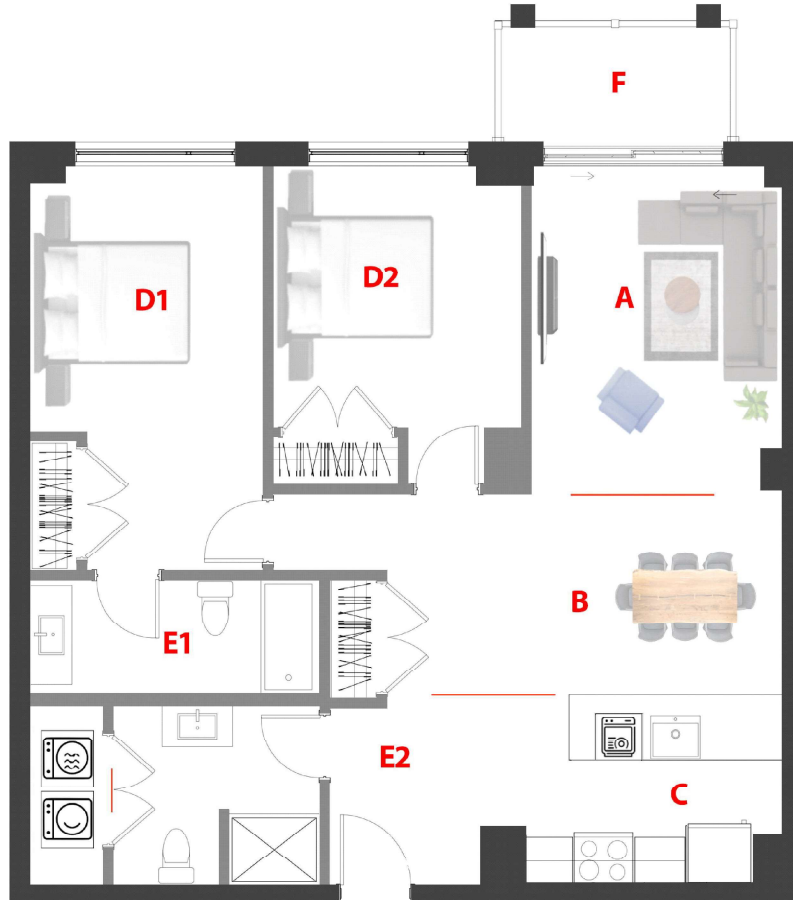

Domaine Fatima  
**78 UNITÉS/UNITS**  
 5 Étages/Floors

Type

**F'**

Unité/Unit

**106**

Surface Pi.ca/sq.ft

**983**

Étage/Floor

**RDC**

Chambre(s)/  
 Bedroom(s)

**2**

Salle de bain/  
 Bathroom

**2**

<b>A</b>	9'-11" x 13'-9"
<b>B</b>	15'-4" x 7'-7"
<b>C</b>	9'-10" x 9'-0"
<b>D1</b>	10'-7" x 17'-3"
<b>D2</b>	9'-1" x 10'-11"
<b>E1</b>	12'-3" x 4'-9"
<b>E2</b>	8'-5" x 7'-7"
<b>F</b>	10'-0" x 5'-0"

1790 - 1800 Rue Notre-Dame-de-Fatima,  
 Laval, QC H7G 0A1

Rue Notre Dame de Fatima

**78 Appartements de luxe avec Salle commune, GYM, Garage, Casier, Eau chaude et Internet (TOUT INCLUS)**

**78 Luxury Apartments with Common room, GYM, Garage, Locker, Hot water and Internet. (ALL INCLUDED)**