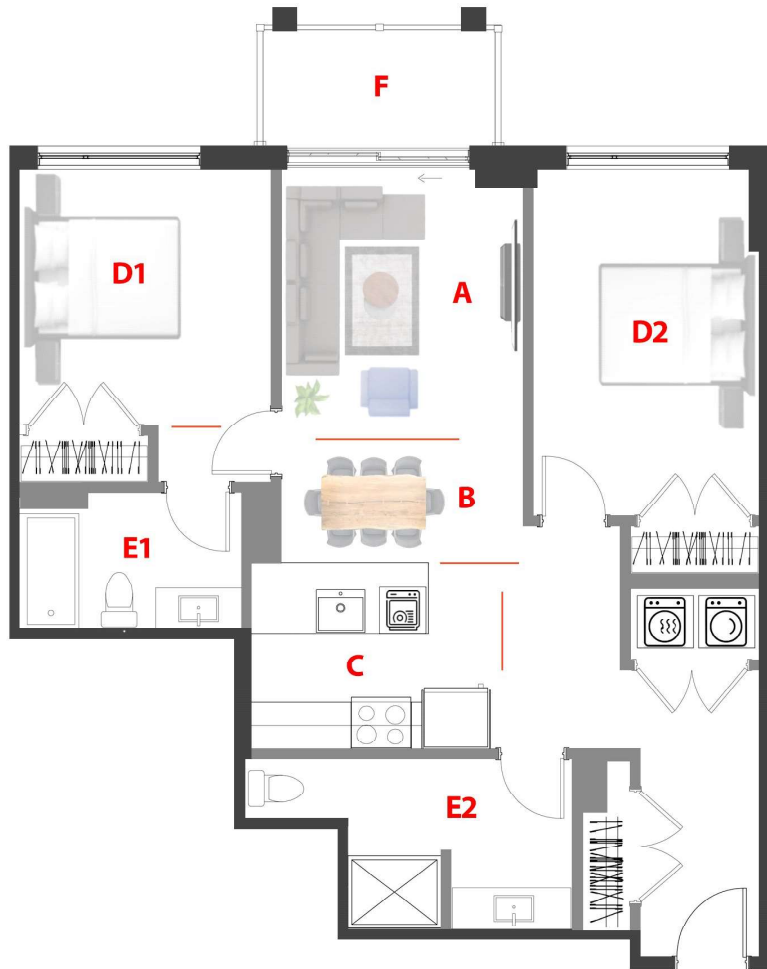

Type

J'

Unité/Unit

110

Surface Pi.ca/sq.ft

1003

Étage/Floor

RDC

Chambre(s)/  
Bedroom(s)

2

Salle de bain/  
Bathroom

2

Domaine Fatima

78 UNITÉS/UNITS

5 Étages/Floors

- A 10'-2'' x 10'-0''
- B 10'-2'' x 4'-6''
- C 10'-8'' x 8'-11''
- D1 10'-6'' x 10'-10''
- D2 9'-9'' x 14'-6''
- E1 9'-4'' x 5'-9''
- E2 13'-9'' x 7'-0''
- F 10'-3'' x 4'-10''

1790 - 1800 Rue Notre-Dame-de-Fatima,  
Laval, QC H7G 0A1

Rue Notre Dame de Fatima

78 Appartements de luxe avec Salle commune, GYM, Garage, Casier, Eau chaude et Internet (TOUT INCLUS)

78 Luxury Apartments with Common room, GYM, Garage, Locker, Hot water and Internet. (ALL INCLUDED)