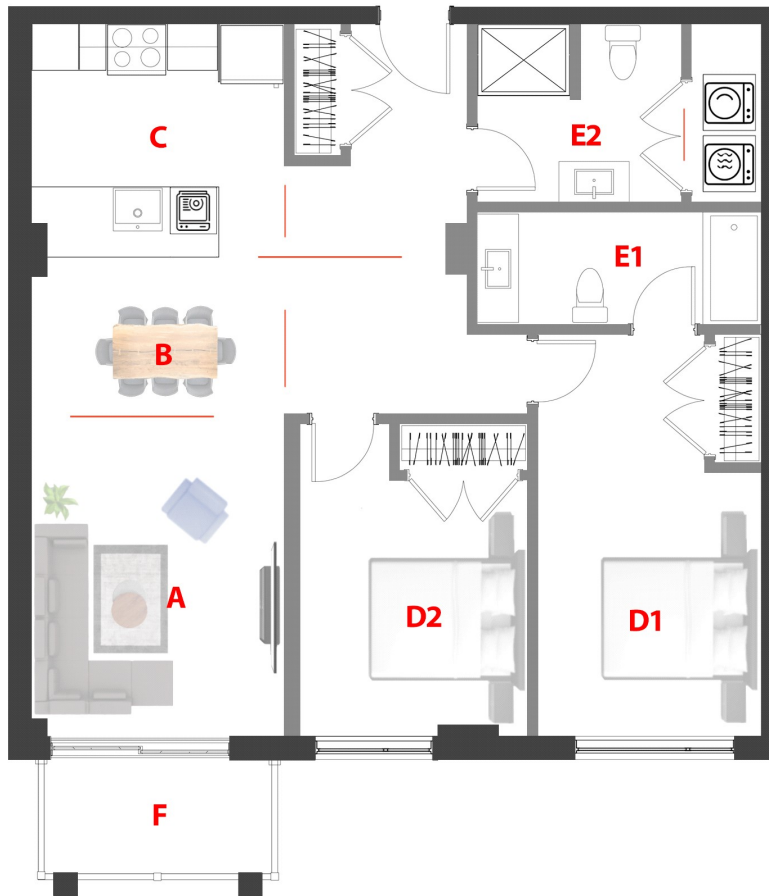

Type

K'

Surface Pi.ca/sq.ft

1018

Chambre(s)/
Bedroom(s)

2

Unité/Unit

111

Étage/Floor

RDC

Salle de bain/
Bathroom

2

Domaine Fatima

78 UNITÉS/UNITS

5 Étages/Floors

- A** 10'-10'' × 13'-10''
- B** 10'-10'' × 6'-10''
- C** 10'-10'' × 10'-0''
- D1** 9'-10'' × 17'-5''
- D2** 9'-9'' × 11'-0''
- E1** 12'-1'' × 4'-9''
- E2** 8'-9'' × 7'-7''
- F** 10'-3'' × 4'-10''

1790 - 1800 Rue Notre-Dame-de-Fatima,
Laval, QC H7G 0A1

Rue Notre Dame de Fatima

78 Appartements de luxe avec Salle commune, GYM, Garage, Casier, Eau chaude et Internet (TOUT INCLUS)

78 Luxury Apartments with Common room, GYM, Garage, Locker, Hot water and Internet. (ALL INCLUDED)