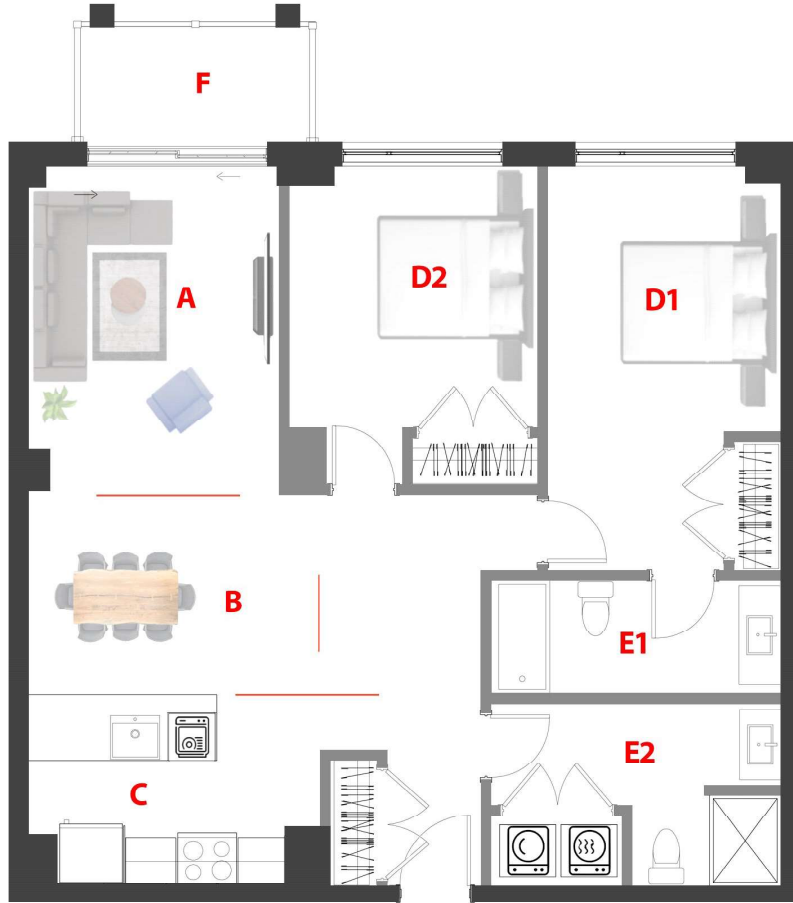

Type

L'

Unité/Unit

112

Surface Pi.ca/sq.ft

1015

Étage/Floor

RDC

Chambre(s)/
Bedroom(s)

2

Salle de bain/
Bathroom

2

Domaine Fatima

78 UNITÉS/UNITS

5 Étages/Floors

- A 10'-8'' x 14'-0''
- B 12'-6'' x 6'-10''
- C 12'-6'' x 9'-8''
- D1 9'-10'' x 17'-3''
- D2 10'-7'' x 11'-3''
- E1 12'-3'' x 4'-9''
- E2 11'-11'' x 7'-7''
- F 10'-0'' x 5'-0''

1790 - 1800 Rue Notre-Dame-de-Fatima,
Laval, QC H7G 0A1

Rue Notre Dame de Fatima

78 Appartements de luxe avec Salle commune, GYM, Garage, Casier, Eau chaude et Internet (TOUT INCLUS)

78 Luxury Apartments with Common room, GYM, Garage, Locker, Hot water and Internet. (ALL INCLUDED)