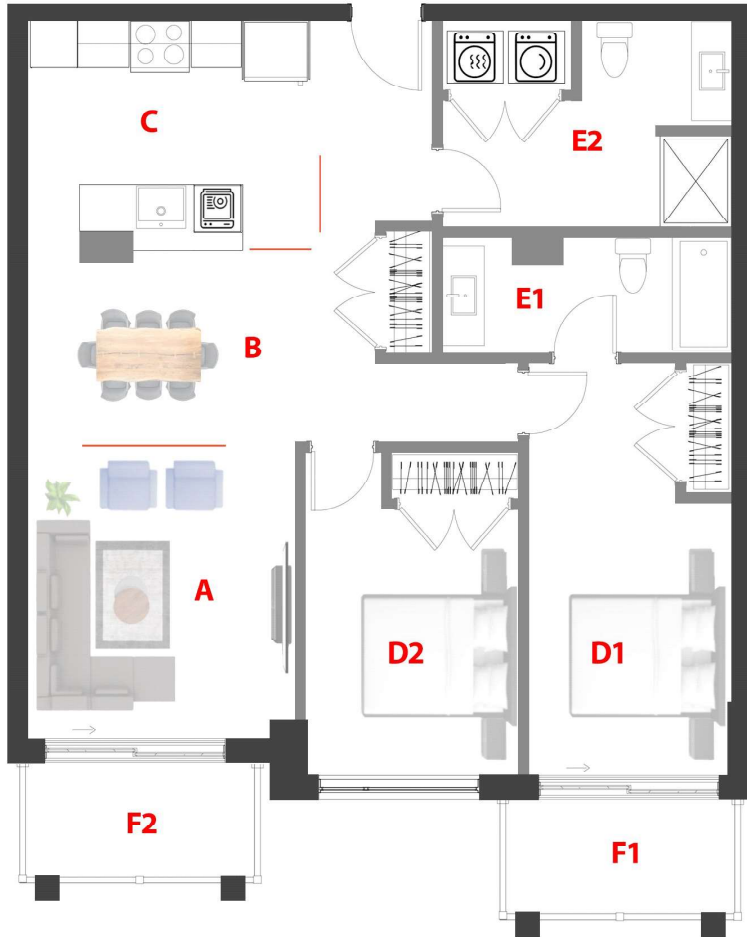

Domaine Fatima  
**78 UNITÉS/UNITS**  
 5 Étages/Floors

Type

**M'**

Unité/Unit

**113**

Surface Pi.ca/sq.ft

**1049**

Étage/Floor

**RDC**

Chambre(s)/  
 Bedroom(s)

**2**

Salle de bain/  
 Bathroom

**2**

- A** 10'-8'' × 12'-8''
- B** 14'-10'' × 7'-8''
- C** 12'-2'' × 10'-0''
- D1** 9'-6'' × 17'-8''
- D2** 9'-0'' × 11'-6''
- E1** 12'-3'' × 4'-9''
- E2** 12'-3'' × 8'-9''
- F1,F2** 10'-0'' × 5'-0''

1790 - 1800 Rue Notre-Dame-de-Fatima,  
 Laval, QC H7G 0A1

Rue Notre Dame de Fatima

78 Appartements de luxe avec Salle commune, GYM, Garage, Casier, Eau chaude et Internet (TOUT INCLUS)

78 Luxury Apartments with Common room, GYM, Garage, Locker, Hot water and Internet. (ALL INCLUDED)