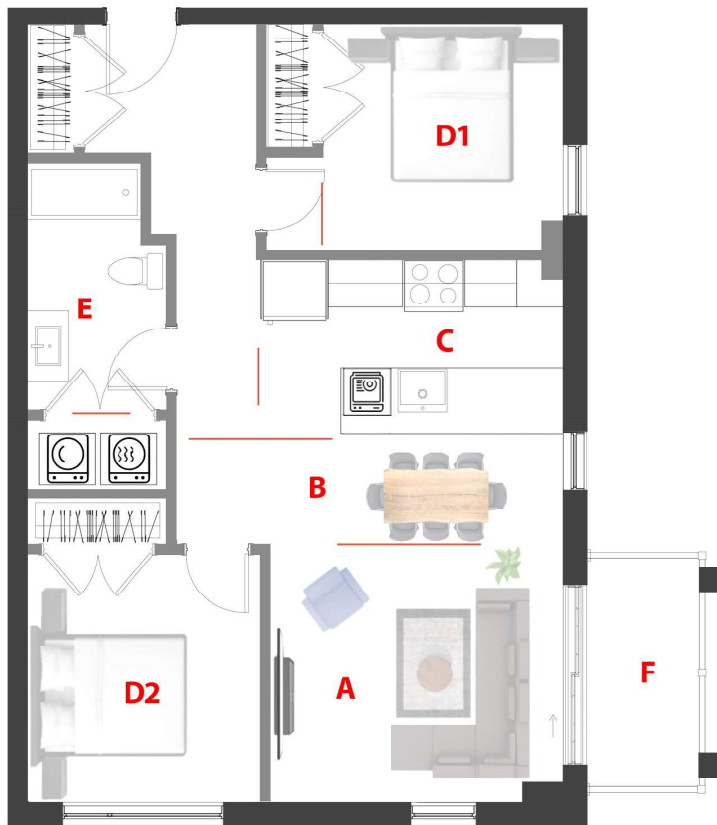

Domaine Fatima

**78 UNITÉS/UNITS**

**5 Étages/Floors**

Type

**0'**

Unité/Unit

**115**

Surface Pi.ca/sq.ft

**887**

Étage/Floor

**RDC**

Chambre(s)/  
Bedroom(s)

**2**

Salle de bain/  
Bathroom

**1**

- A 12'-6'' × 11'-0''
- B 16'-6'' × 3'-8''
- C 12'-6'' × 8'-0''
- D1 10'-2'' × 9'-10''
- D2 9'-10'' × 10'-9''
- E 5'-10'' × 10'-6''
- F 5'-0'' × 10'-0''

1790 - 1800 Rue Notre-Dame-de-Fatima,  
Laval, QC H7G 0A1

Rue Notre Dame de Fatima

**78 Appartements de luxe avec Salle commune, GYM, Garage, Casier, Eau chaude et Internet (TOUT INCLUS)**

**78 Luxury Apartments with Common room, GYM, Garage, Locker, Hot water and Internet. (ALL INCLUDED)**