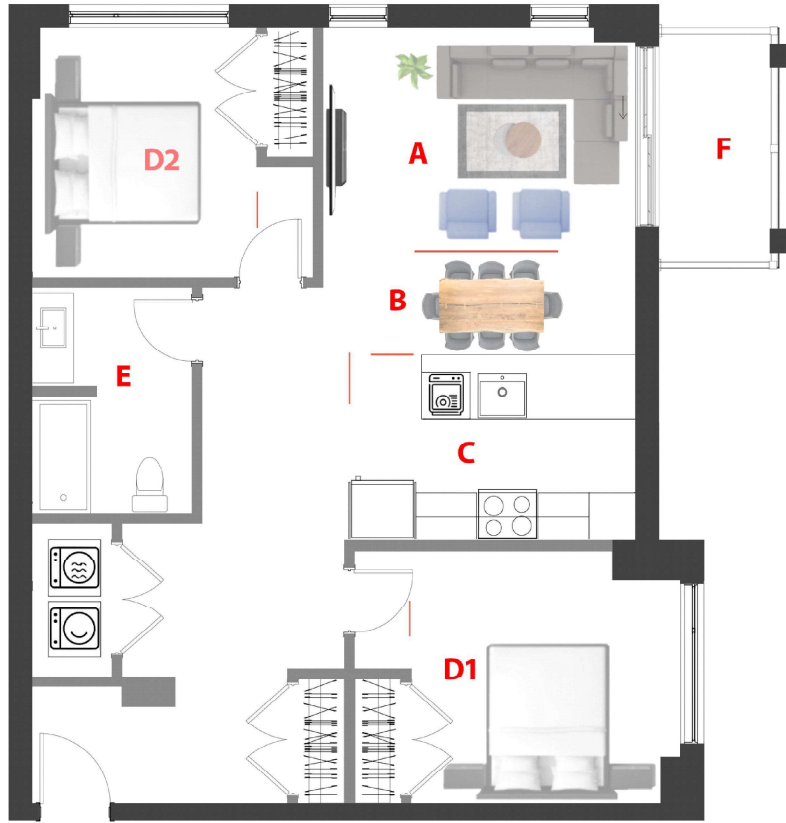

Domaine Fatima
78 UNITÉS/UNITS
 5 Étages/Floors

Type

P'

Unité/Unit

116

Surface Pi.ca/sq.ft

1005

Étage/Floor

RDC

Chambre(s)/
 Bedroom(s)

2

Salle de bain/
 Bathroom

1

- A** 13'-4'' x 9'-0''
- B** 13'-4'' x 4'-6''
- C** 11'-10'' x 8'-3''
- D1** 11'-6'' x 10'-10''
- D2** 9'-6'' x 10'-6''
- E** 6'-10'' x 9'-8''
- F** 5'-0'' x 10'-0''

1790 - 1800 Rue Notre-Dame-de-Fatima,
 Laval, QC H7G 0A1

Rue Notre-Dame-de-Fatima

78 Appartements de luxe avec Salle commune, GYM, Garage, Casier, Eau chaude et Internet (TOUT INCLUS)

78 Luxury Apartments with Common room, GYM, Garage, Locker, Hot water and Internet. (ALL INCLUDED)