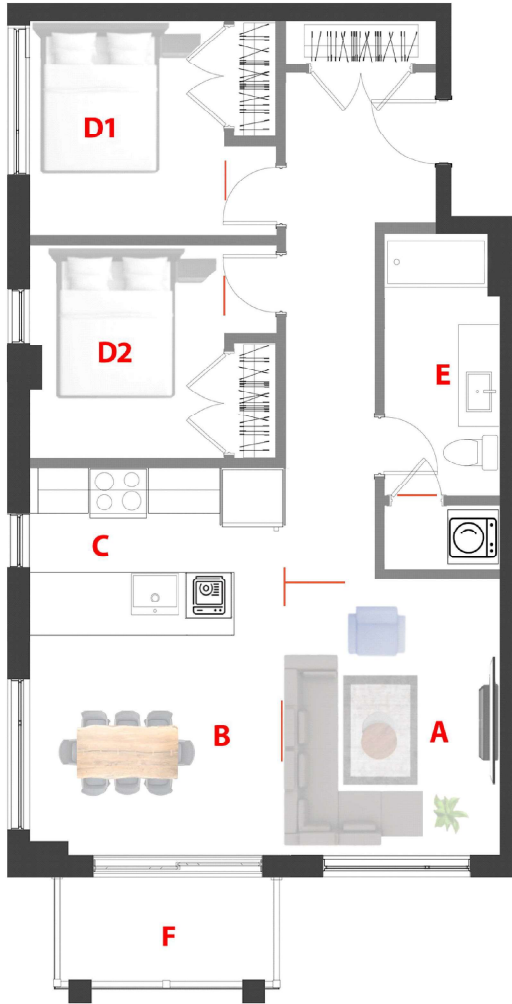

Domaine Fatima
78 UNITÉS/UNITS
 5 Étages/Floors

Type

A

Unité/Unit

201

Surface Pi.ca/sq.ft

987

Étage/Floor

2

Chambre(s)/
 Bedroom(s)

2

Salle de bain/
 Bathroom

1

- A** 10'-0'' x 12'-0''
- B** 12'-10'' x 10'-0''
- C** 12'-10'' x 7'-10''
- D1** 10'-0'' x 10'-0''
- D2** 10'-0'' x 10'-0''
- E** 5'-4'' x 13'-0''
- F** 10'-5'' x 5'-0''

1790 - 1800 Rue Notre-Dame-de-Fatima,
 Laval, QC H7G 0A1

Rue Notre-Dame-de-Fatima

78 Appartements de luxe avec Salle commune, GYM, Garage, Casier, Eau chaude et Internet (TOUT INCLUS)

78 Luxury Apartments with Common room, GYM, Garage, Locker, Hot water and Internet. (ALL INCLUDED)