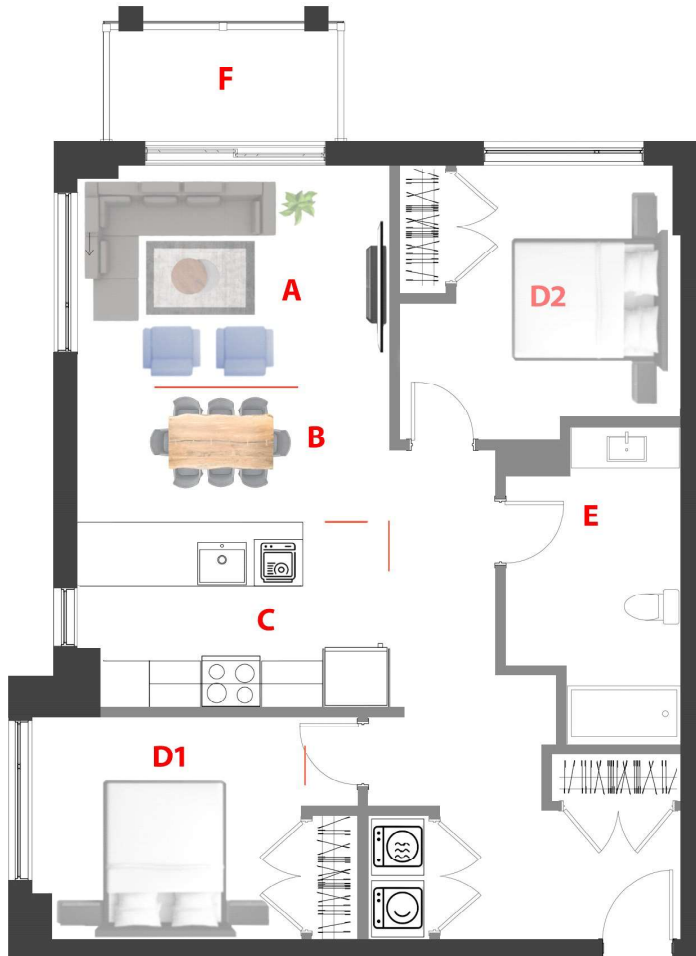

Type

B

Surface Pi.ca/sq.ft

1003

Chambre(s)/
Bedroom(s)

2

Unité/Unit

202

Étage/Floor

2

Salle de bain/
Bathroom

1

Domaine Fatima

78 UNITÉS/UNITS

5 Étages/Floors

- A** 13'-6'' x 9'-0''
- B** 13'-6'' x 4'-0''
- C** 13'-6'' x 8'-9''
- D1** 12'-5'' x 10'-2''
- D2** 11'-10'' x 14'-5''
- E** 7'-0'' x 10'-10''
- F** 10'-0'' x 5'-0''

1790 - 1800 Rue Notre-Dame-de-Fatima,
Laval, QC H7G 0A1

Rue Notre Dame de Fatima

78 Appartements de luxe avec Salle commune, GYM, Garage, Casier, Eau chaude et Internet (TOUT INCLUS)

78 Luxury Apartments with Common room, GYM, Garage, Locker, Hot water and Internet. (ALL INCLUDED)