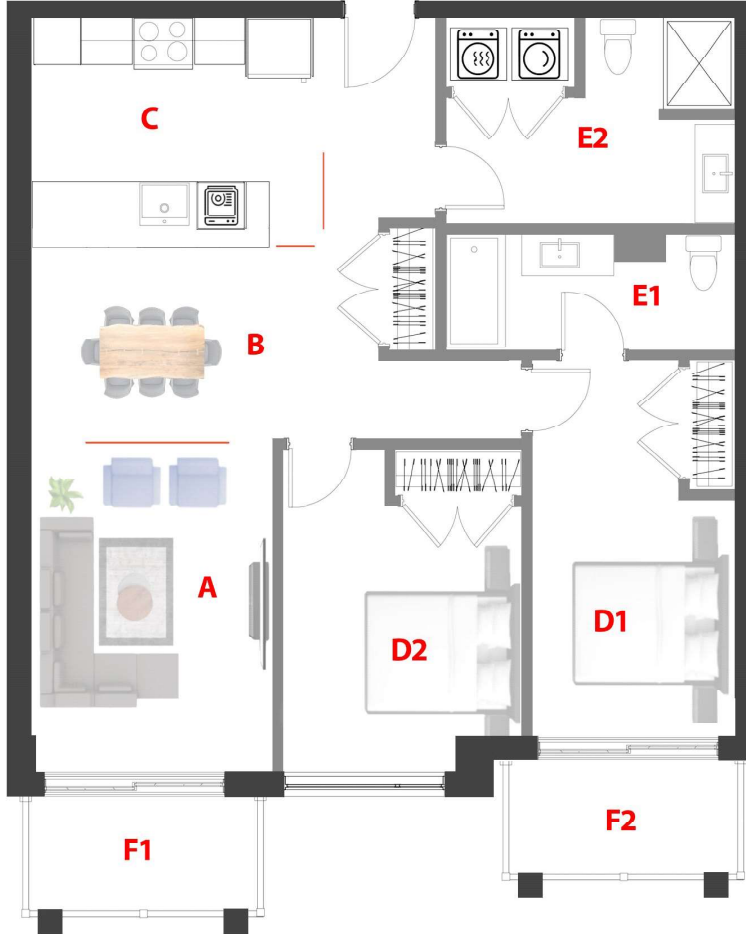

Domaine Fatima

78 UNITÉS/UNITS

5 Étages/Floors

Type

C

Unité/Unit

203

Surface Pi.ca/sq.ft

1047

Étage/Floor

2

Chambre(s)/

Bedroom(s)

2

Salle de bain/

Bathroom

2

A	11'-6" × 12'-8"
B	15'-0" × 10'-9"
C	12'-2" × 8'-8"
D1	9'-10" × 16'-7"
D2	9'-3" × 11'-9"
E1	12'-3" × 5'-0"
E2	12'-0" × 8'-3"
F1,F2	10'-0" × 5'-0"

1790 - 1800 Rue Notre-Dame-de-Fatima,
Laval, QC H7G 0A1