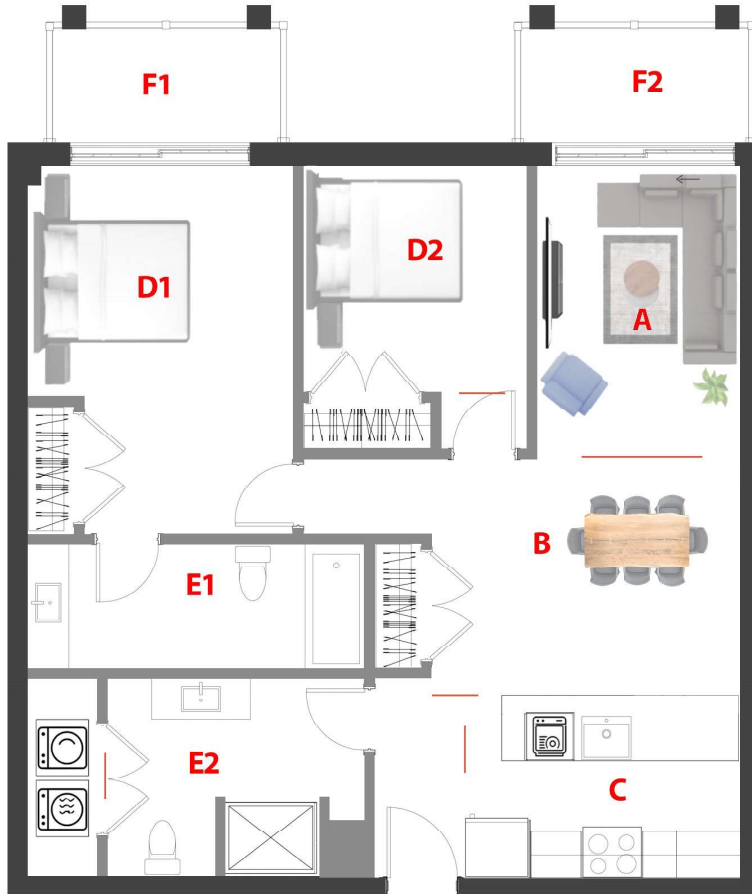

Type

D

Surface Pi.ca/sq.ft

1016

Chambre(s)/
Bedroom(s)

2

Unité/Unit

204

Étage/Floor

2

Salle de bain/
Bathroom

2

Domaine Fatima

78 UNITÉS/UNITS

5 Étages/Floors

A	11'-1'' × 13'-9''
B	14'-2'' × 8'-0''
C	11'-8'' × 8'-10''
D1	9'-10'' × 17'-4''
D2	9'-3'' × 10'-11''
E1	13'-11'' × 4'-9''
E2	10'-7'' × 7'-7''
F1,F2	10'-0'' × 5'-0''

1790 - 1800 Rue Notre-Dame-de-Fatima,
Laval, QC H7G 0A1

Rue Notre Dame de Fatima

78 Appartements de luxe avec Salle commune, GYM, Garage, Casier, Eau chaude et Internet (TOUT INCLUS)

78 Luxury Apartments with Common room, GYM, Garage, Locker, Hot water and Internet. (ALL INCLUDED)