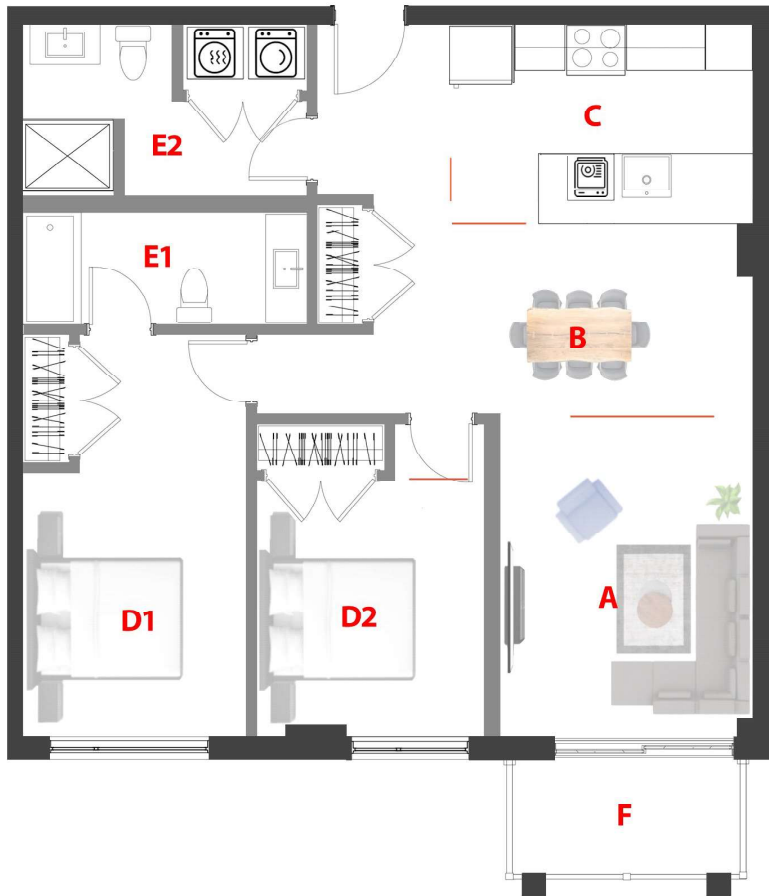

Domaine Fatima
78 UNITÉS/UNITS
 5 Étages/Floors

Type

E

Unité/Unit

205

Surface Pi.ca/sq.ft

1020

Étage/Floor

2

Chambre(s)/
 Bedroom(s)

2

Salle de bain/
 Bathroom

2

A	13'-3'' × 13'-2''
B	16'-7'' × 9'-0''
C	12'-2'' × 8'-7''
D1	9'-10'' × 16'-8''
D2	9'-6'' × 10'-4''
E1	12'-0'' × 4'-9''
E2	12'-0'' × 8'-3''
F	10'-0'' × 5'-0''

1790 - 1800 Rue Notre-Dame-de-Fatima,
 Laval, QC H7G 0A1

Rue Notre Dame de Fatima

78 Appartements de luxe avec Salle commune, GYM, Garage, Casier, Eau chaude et Internet (TOUT INCLUS)

78 Luxury Apartments with Common room, GYM, Garage, Locker, Hot water and Internet. (ALL INCLUDED)