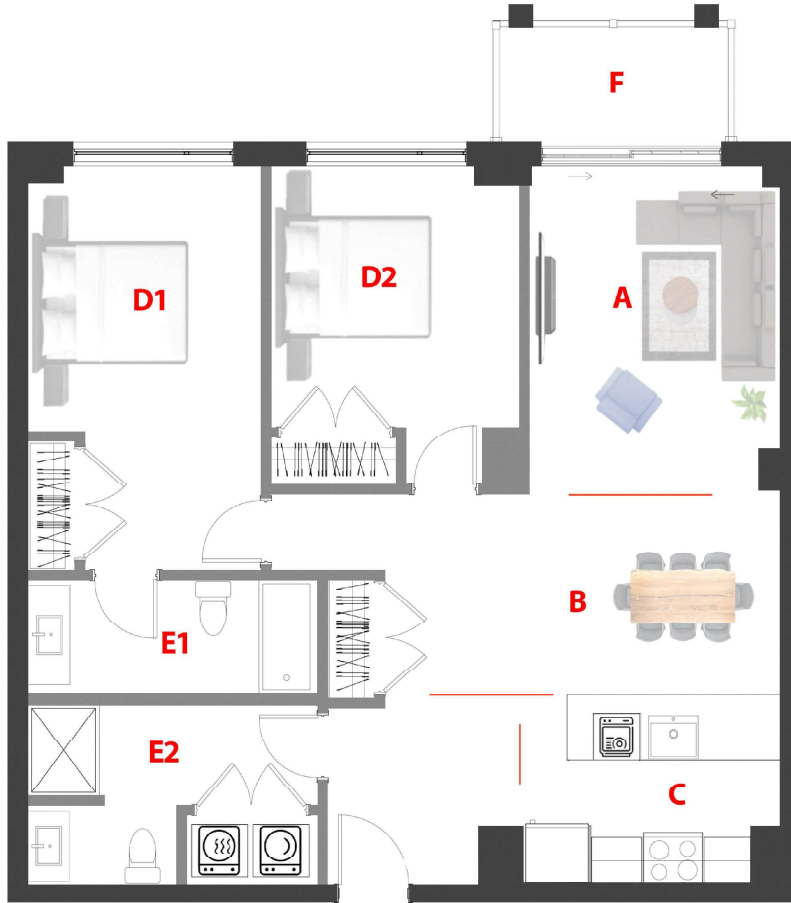

Domaine Fatima
78 UNITÉS/UNITS
 5 Étages/Floors

Type

F

Unité/Unit

206

Surface Pi.ca/sq.ft

983

Étage/Floor

2

Chambre(s)/
 Bedroom(s)

2

Salle de bain/
 Bathroom

2

- A** 10'-5'' x 13'-9''
- B** 12'-6'' x 8'-7''
- C** 9'-6'' x 8'-4''
- D1** 9'-10'' x 17'-3''
- D2** 9'-1'' x 10'-11''
- E1** 12'-3'' x 4'-9''
- E2** 12'-3'' x 7'-6''
- F** 10'-0'' x 5'-0''

1790 - 1800 Rue Notre-Dame-de-Fatima,
 Laval, QC H7G 0A1

Rue Notre Darnede Fatima

78 Appartements de luxe avec Salle commune, GYM, Garage, Casier, Eau chaude et Internet (TOUT INCLUS)

78 Luxury Apartments with Common room, GYM, Garage, Locker, Hot water and Internet. (ALL INCLUDED)