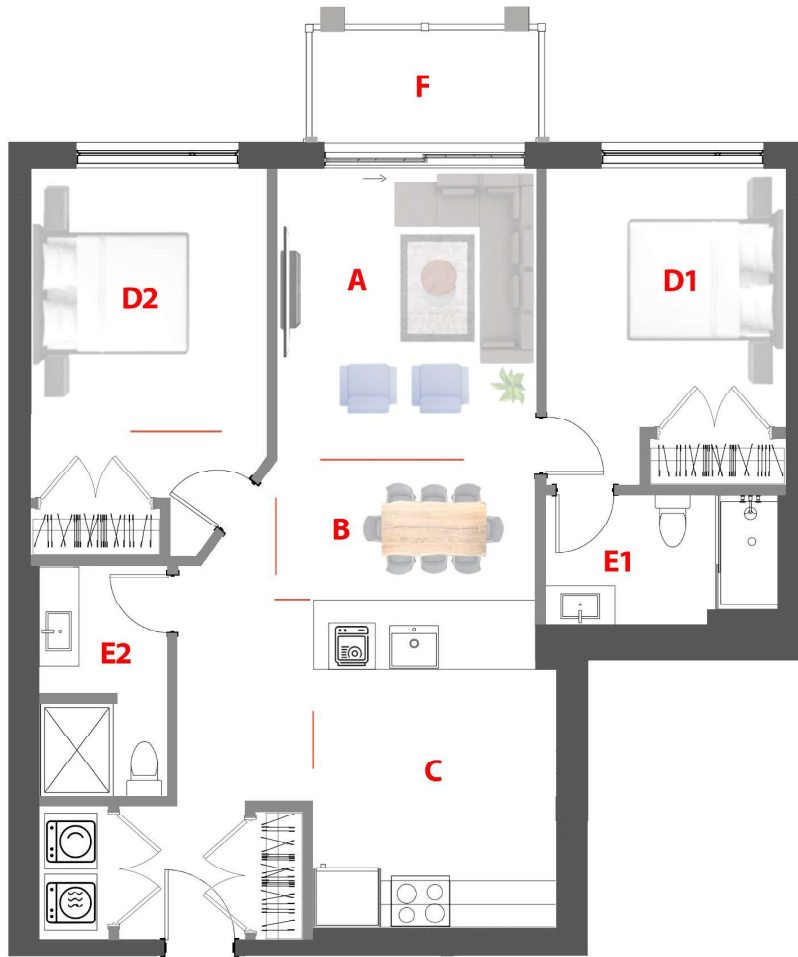

Type

H

Unité/Unit

208

Surface Pi.ca/sq.ft

1034

Étage/Floor

2

Chambre(s)/
Bedroom(s)

2

Salle de bain/
Bathroom

2

Domaine Fatima

78 UNITÉS/UNITS

5 Étages/Floors

- A 12'-0'' × 10'-2''
- B 12'-0'' × 8'-10''
- C 10'-1'' × 13'-4''
- D1 10'-8'' × 14'-2''
- D2 11'-2'' × 14'-7''
- E1 9'-6'' × 4'-10''
- E2 5'-10'' × 9'-10''
- F 10'-0'' × 5'-0''

1790 - 1800 Rue Notre-Dame-de-Fatima,
Laval, QC H7G 0A1

Rue Notre Dame de Fatima

78 Appartements de luxe avec Salle commune, GYM, Garage, Casier, Eau chaude et Internet (TOUT INCLUS)

78 Luxury Apartments with Common room, GYM, Garage, Locker, Hot water and Internet. (ALL INCLUDED)