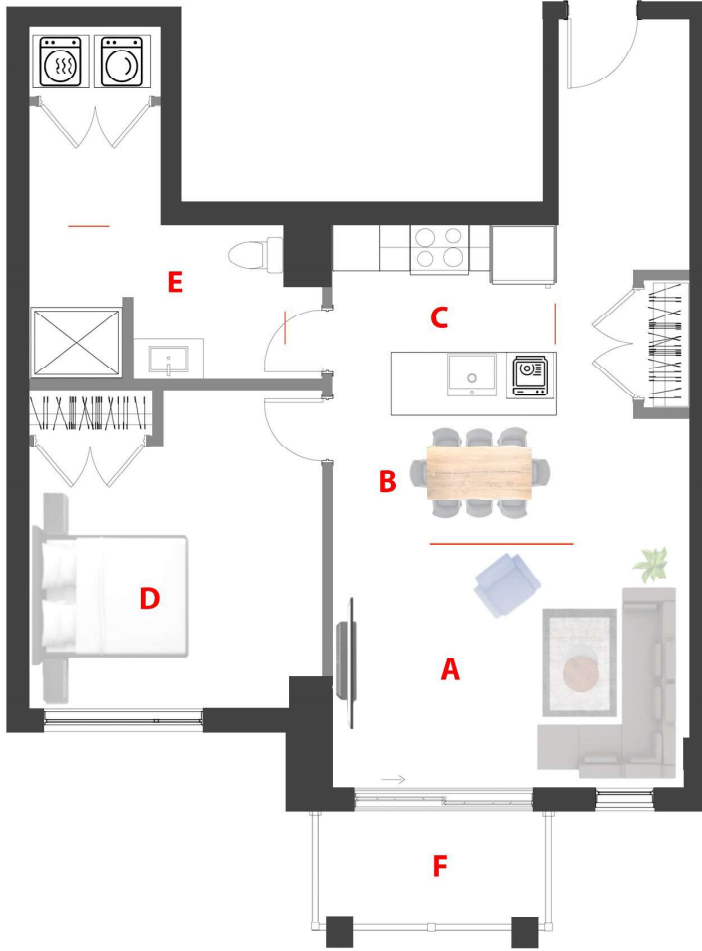

Domaine Fatima

78 UNITÉS/UNITS

5 Étages/Floors

Type

I

Unité/Unit

209

Surface Pi.ca/sq.ft

799

Étage/Floor

2

Chambre(s)/
Bedroom(s)

1

Salle de bain/
Bathroom

1

- A** 14'-11" × 10'-0"
- B** 14'-11" × 5'-10"
- C** 9'-4" × 8'-6"
- D** 12'-7" × 13'-7"
- E** 10'-10" × 6'-9"
- F** 10'-0" × 5'-0"

1790 - 1800 Rue Notre-Dame-de-Fatima,
Laval, QC H7G 0A1

Rue Notre Dame de Fatima

78 Appartements de luxe avec Salle commune, GYM, Garage, Casier, Eau chaude et Internet (TOUT INCLUS)

78 Luxury Apartments with Common room, GYM, Garage, Locker, Hot water and Internet. (ALL INCLUDED)