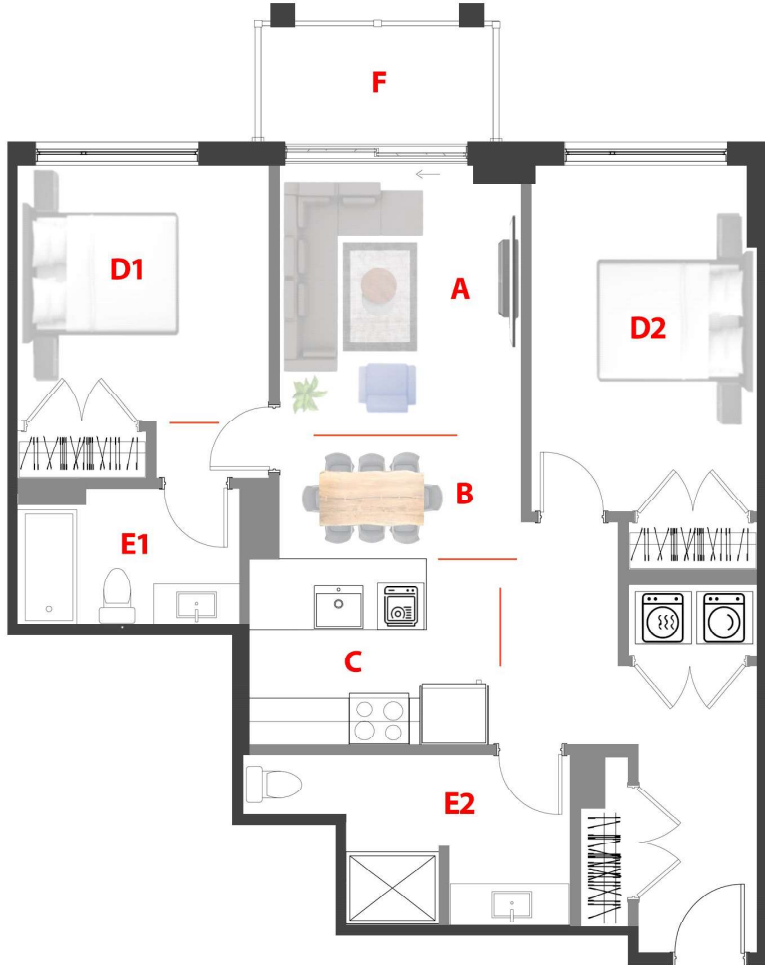

Type

J

Surface Pi.ca/sq.ft

1002

Chambre(s)/
Bedroom(s)

2

Unité/Unit

210

Étage/Floor

2

Salle de bain/
Bathroom

2

Domaine Fatima

78 UNITÉS/UNITS

5 Étages/Floors

- A 10'-6'' x 10'-0''
- B 10'-6'' x 5'-8''
- C 9'-2'' x 8'-9''
- D1 10'-8'' x 10'-3''
- D2 9'-5'' x 14'-6''
- E1 9'-2'' x 6'-3''
- E2 13'-10'' x 6'-10''
- F 10'-0'' x 5'-0''

1790 - 1800 Rue Notre-Dame-de-Fatima,
Laval, QC H7G 0A1

Rue Notre Dame de Fatima

78 Appartements de luxe avec Salle commune, GYM, Garage, Casier, Eau chaude et Internet (TOUT INCLUS)

78 Luxury Apartments with Common room, GYM, Garage, Locker, Hot water and Internet. (ALL INCLUDED)