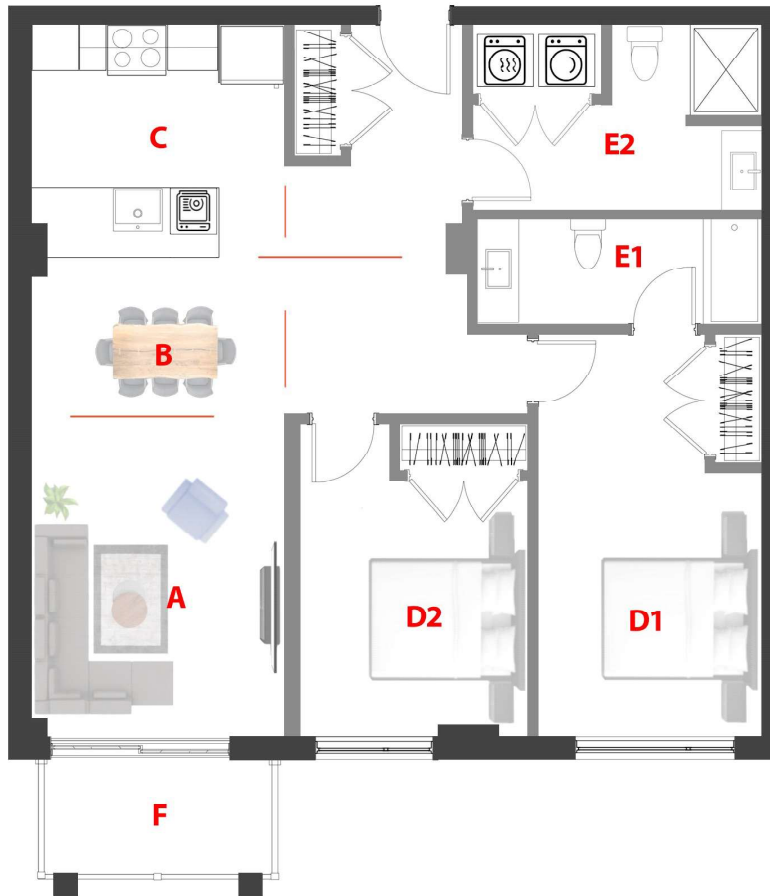

Type

**K**

Surface Pi.ca/sq.ft

**1018**

Chambre(s)/  
Bedroom(s)

**2**

Unité/Unit

**211**

Étage/Floor

**2**

Salle de bain/  
Bathroom

**2**

Domaine Fatima

**78 UNITÉS/UNITS**

**5 Étages/Floors**

- A** 10'-10'' × 13'-10''
- B** 10'-10'' × 6'-10''
- C** 10'-10'' × 10'-0''
- D1** 9'-10'' × 17'-5''
- D2** 9'-9'' × 11'-0''
- E1** 12'-1'' × 4'-9''
- E2** 8'-9'' × 7'-7''
- F** 10'-3'' × 4'-10''

1790 - 1800 Rue Notre-Dame-de-Fatima,  
Laval, QC H7G 0A1

Rue Notre Dame de Fatima

**78 Appartements de luxe avec Salle commune, GYM, Garage, Casier, Eau chaude et Internet (TOUT INCLUS)**

**78 Luxury Apartments with Common room, GYM, Garage, Locker, Hot water and Internet. (ALL INCLUDED)**