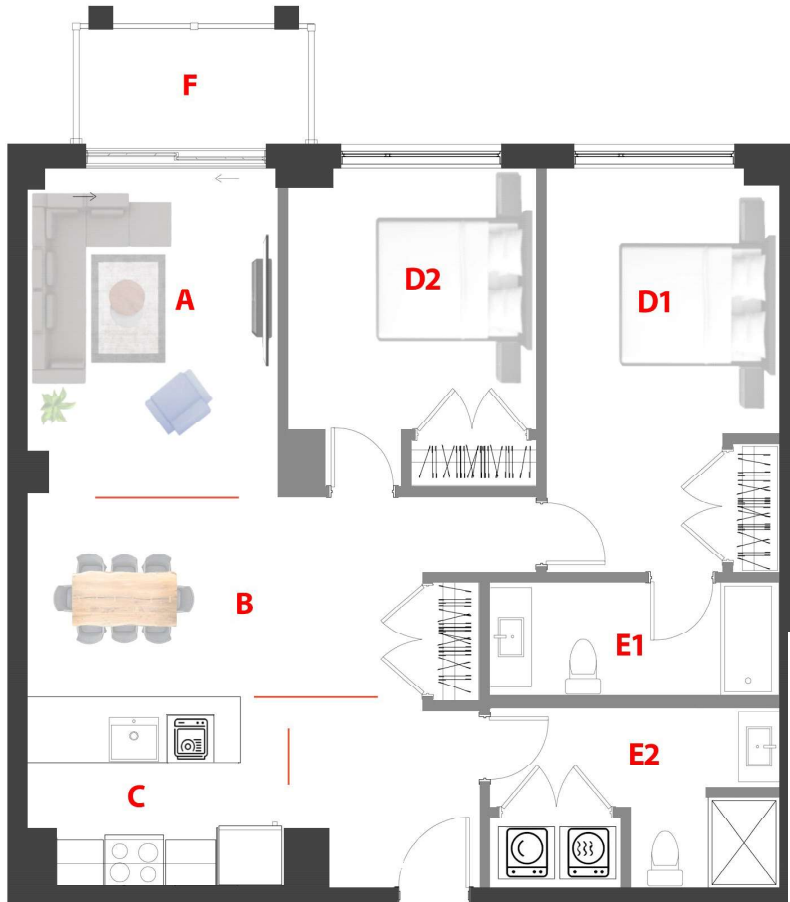

Domaine Fatima  
**78 UNITÉS/UNITS**  
 5 Étages/Floors

Type

**L**

Unité/Unit

**212**

Surface Pi.ca/sq.ft

**1015**

Étage/Floor

**2**

Chambre(s)/  
 Bedroom(s)

**2**

Salle de bain/  
 Bathroom

**2**

<b>A</b>	10'-8'' x 14'-4''
<b>B</b>	16'-9'' x 7'-8''
<b>C</b>	11'-0'' x 8'-7''
<b>D1</b>	9'-10'' x 16'-11''
<b>D2</b>	10'-7'' x 11'-8''
<b>E1</b>	12'-3'' x 4'-9''
<b>E2</b>	10'-9'' x 7'-11''
<b>F</b>	10'-0'' x 5'-0''

1790 - 1800 Rue Notre-Dame-de-Fatima,  
 Laval, QC H7G 0A1

Rue Notre Dame de Fatima

**78 Appartements de luxe avec Salle commune, GYM, Garage, Casier, Eau chaude et Internet (TOUT INCLUS)**

**78 Luxury Apartments with Common room, GYM, Garage, Locker, Hot water and Internet. (ALL INCLUDED)**