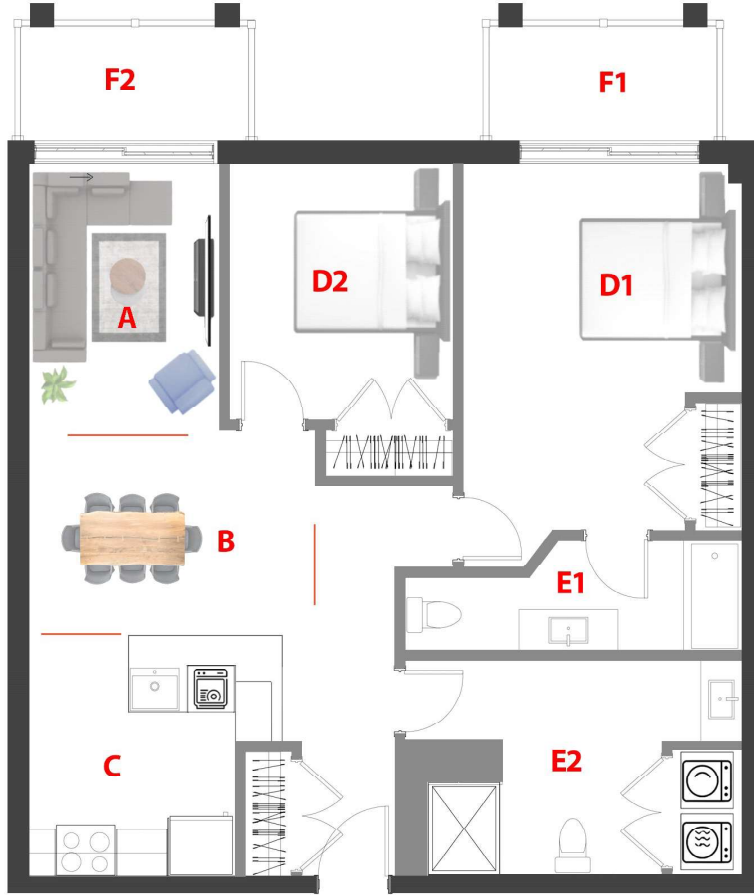

Domaine Fatima
78 UNITÉS/UNITS
 5 Étages/Floors

Type

N

Unité/Unit

214

Surface Pi.ca/sq.ft

1015

Étage/Floor

2

Chambre(s)/

Bedroom(s)

2

Salle de bain/
 Bathroom

2

A	8'-3'' × 13'-9''
B	11'-0'' × 6'-0''
C	11'-0'' × 10'-7''
D1	12'-0'' × 15'-5''
D2	9'-6'' × 11'-0''
E1	14'-0'' × 4'-9''
E2	14'-0'' × 9'-2''
F1,F2	10'-0'' × 5'-0''

1790 - 1800 Rue Notre-Dame-de-Fatima,
 Laval, QC H7G 0A1

Rue Notre-Dame-de-Fatima

78 Appartements de luxe avec Salle commune, GYM, Garage, Casier, Eau chaude et Internet (TOUT INCLUS)

78 Luxury Apartments with Common room, GYM, Garage, Locker, Hot water and Internet. (ALL INCLUDED)