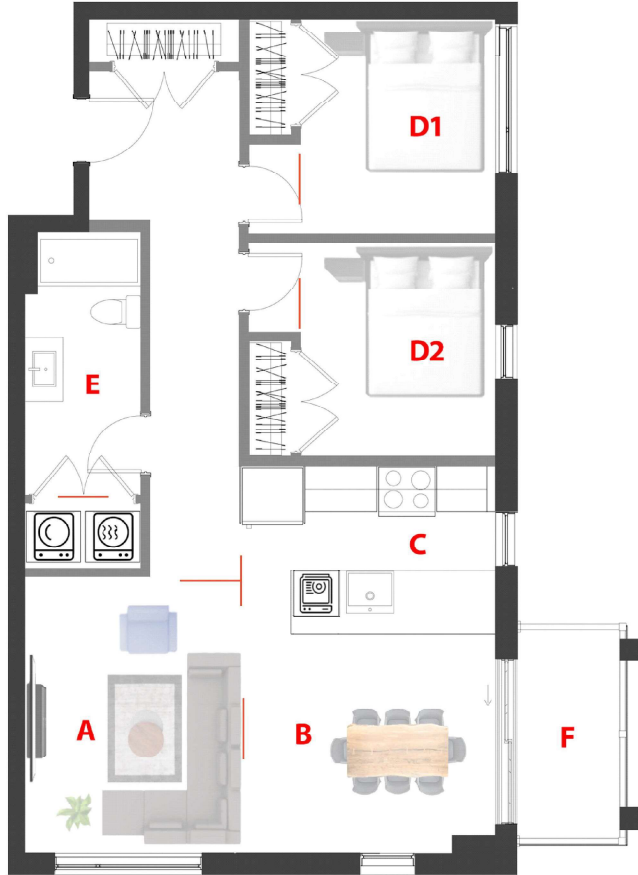

Domaine Fatima
78 UNITÉS/UNITS
 5 Étages/Floors

Type

0

Unité/Unit

215

Surface Pi.ca/sq.ft

987

Étage/Floor

2

Chambre(s)/
 Bedroom(s)

2

Salle de bain/
 Bathroom

1

A	10'-0'' x 13'-0''
B	12'-8'' x 9'-8''
C	12'-8'' x 8'-4''
D1	9'-11'' x 10'-0''
D2	9'-11'' x 10'-0''
E	5'-4'' x 12'-2''
F	5'-0'' x 10'-0''

1790 - 1800 Rue Notre-Dame-de-Fatima,
 Laval, QC H7G 0A1

Rue Notre Dame de Fatima

78 Appartements de luxe avec Salle commune, GYM, Garage, Casier, Eau chaude et Internet (TOUT INCLUS)

78 Luxury Apartments with Common room, GYM, Garage, Locker, Hot water and Internet. (ALL INCLUDED)