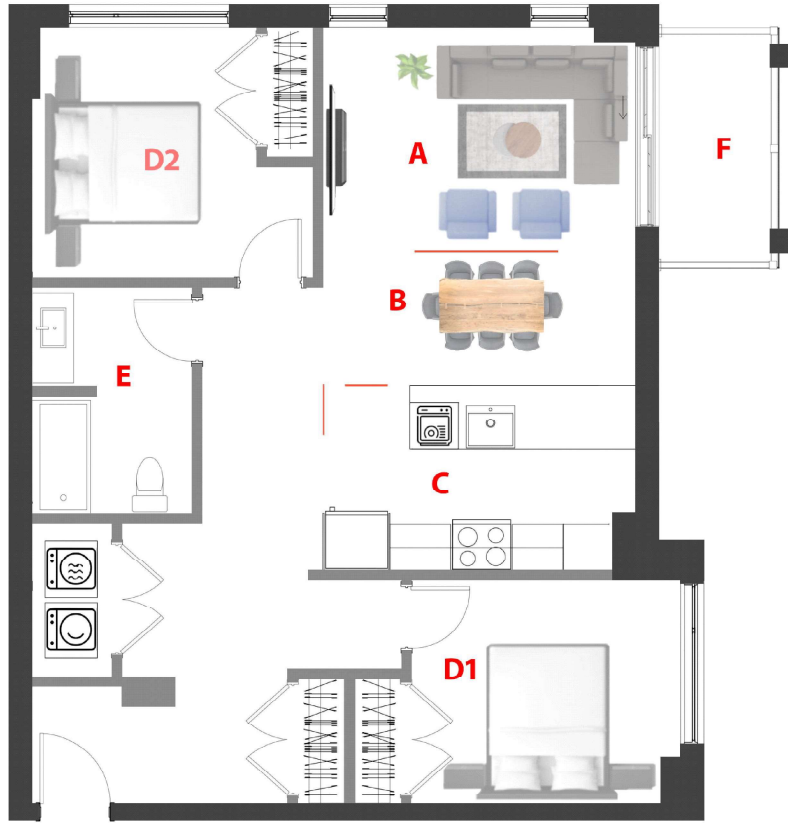

Domaine Fatima
78 UNITÉS/UNITS
 5 Étages/Floors

Type

P

Unité/Unit

216

Surface Pi.ca/sq.ft

1005

Étage/Floor

2

Chambre(s)/
 Bedroom(s)

2

Salle de bain/
 Bathroom

1

A	13'-6'' x 10'-3''
B	13'-6'' x 4'-6''
C	13'-6'' x 8'-4''
D1	11'-6'' x 9'-6''
D2	9'-3'' x 10'-0''
E	6'-9'' x 9'-9''
F	5'-0'' x 10'-0''

1790 - 1800 Rue Notre-Dame-de-Fatima,
 Laval, QC H7G 0A1

78 Appartements de luxe avec Salle commune, GYM, Garage, Casier, Eau chaude et Internet (TOUT INCLUS)

78 Luxury Apartments with Common room, GYM, Garage, Locker, Hot water and Internet. (ALL INCLUDED)

Les dimensions et superficies sont approximatives et sujettes a modifications sans preavis./All dimensions and area approximate and are subject to change without notice.