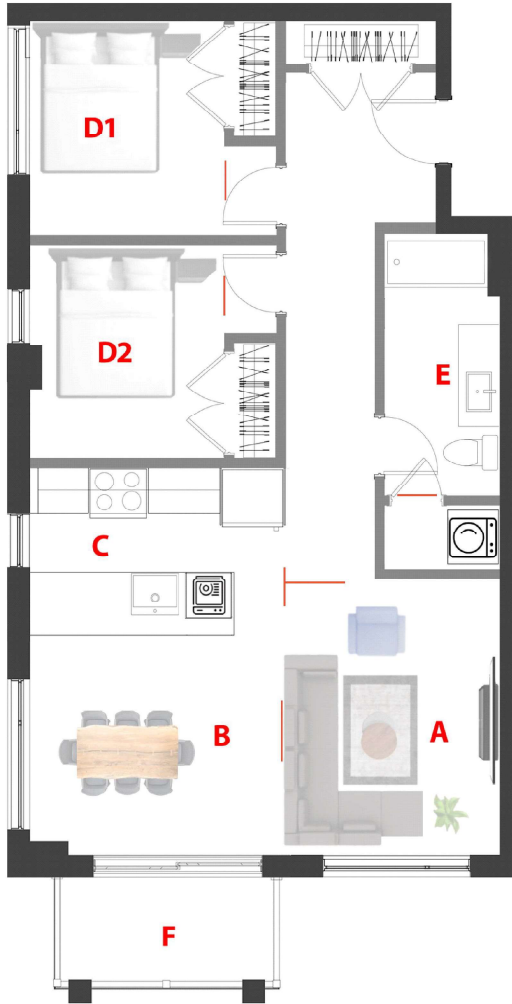

Domaine Fatima

78 UNITÉS/UNITS

5 Étages/Floors

Type

A

Unité/Unit

301

Surface Pi.ca/sq.ft

987

Étage/Floor

3

Chambre(s)/
Bedroom(s)

2

Salle de bain/
Bathroom

1

- A** 10'-0'' x 12'-0''
- B** 12'-10'' x 10'-0''
- C** 12'-10'' x 7'-10''
- D1** 10'-0'' x 10'-0''
- D2** 10'-0'' x 10'-0''
- E** 5'-4'' x 13'-0''
- F** 10'-5'' x 5'-0''

1790 - 1800 Rue Notre-Dame-de-Fatima,
Laval, QC H7G 0A1

78 Appartements de luxe avec Salle commune, GYM, Garage, Casier, Eau chaude et Internet (TOUT INCLUS)

78 Luxury Apartments with Common room, GYM, Garage, Locker, Hot water and Internet. (ALL INCLUDED)