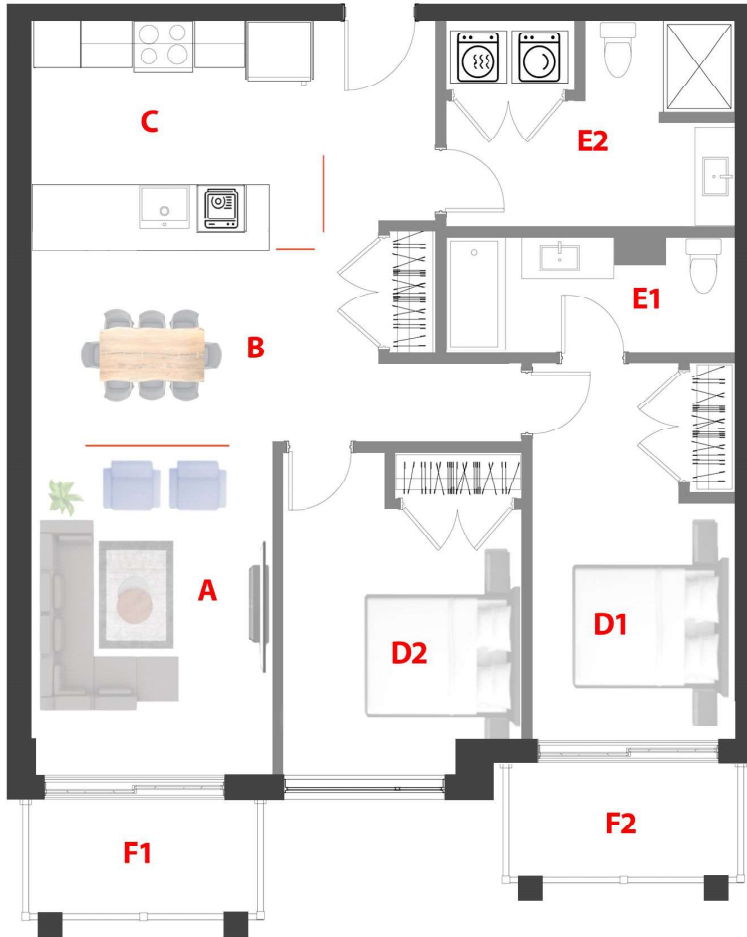

Domaine Fatima

78 UNITÉS/UNITS

5 Étages/Floors

Type

C

Unité/Unit

303

Surface Pi.ca/sq.ft

1047

Étage/Floor

3

Chambre(s)/

Bedroom(s)

2

Salle de bain/
Bathroom

2

A	11'-6'' × 12'-8''
B	15'-0'' × 10'-9''
C	12'-2'' × 8'-8''
D1	9'-10'' × 16'-7''
D2	9'-3'' × 11'-9''
E1	12'-3'' × 5'-0''
E2	12'-0'' × 8'-3''
F1,F2	10'-0'' × 5'-0''

1790 - 1800 Rue Notre-Dame-de-Fatima,
Laval, QC H7G 0A1