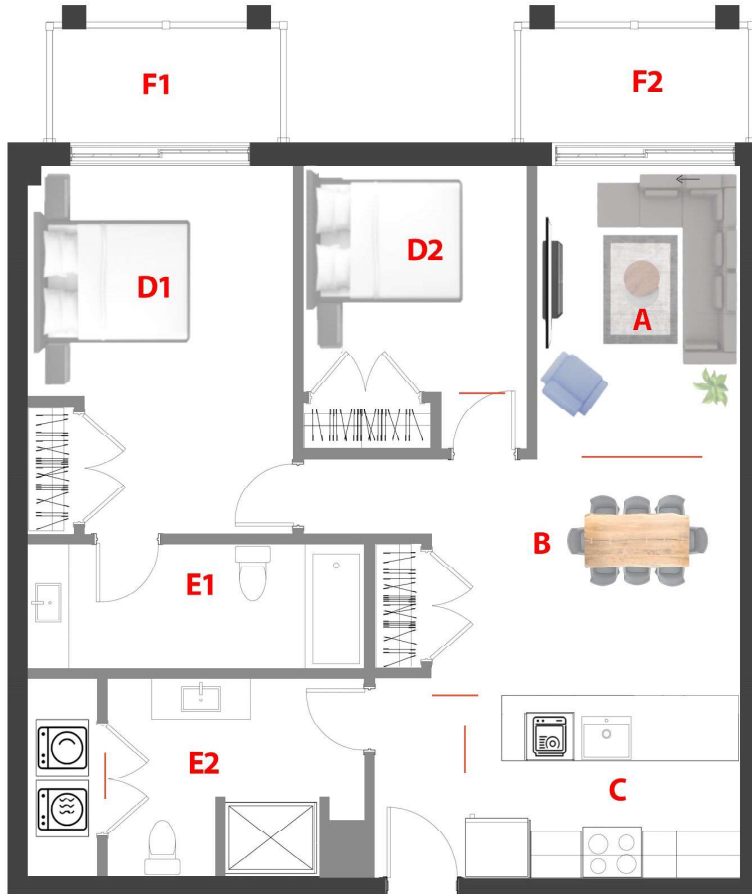

Type

D

Surface Pi.ca/sq.ft

1016

Chambre(s)/  
Bedroom(s)

2

Unité/Unit

304

Étage/Floor

3

Salle de bain/  
Bathroom

2

Domaine Fatima

78 UNITÉS/UNITS

5 Étages/Floors

- A 11'-1'' x 13'-9''
- B 14'-2'' x 8'-0''
- C 11'-8'' x 8'-10''
- D1 9'-10'' x 17'-4''
- D2 9'-3'' x 10'-11''
- E1 13'-11'' x 4'-9''
- E2 10'-7'' x 7'-7''
- F1,F2 10'-0'' x 5'-0''

1790 - 1800 Rue Notre-Dame-de-Fatima,  
Laval, QC H7G 0A1

Rue Notre Dame de Fatima

78 Appartements de luxe avec Salle commune, GYM, Garage, Casier, Eau chaude et Internet (TOUT INCLUS)

78 Luxury Apartments with Common room, GYM, Garage, Locker, Hot water and Internet. (ALL INCLUDED)