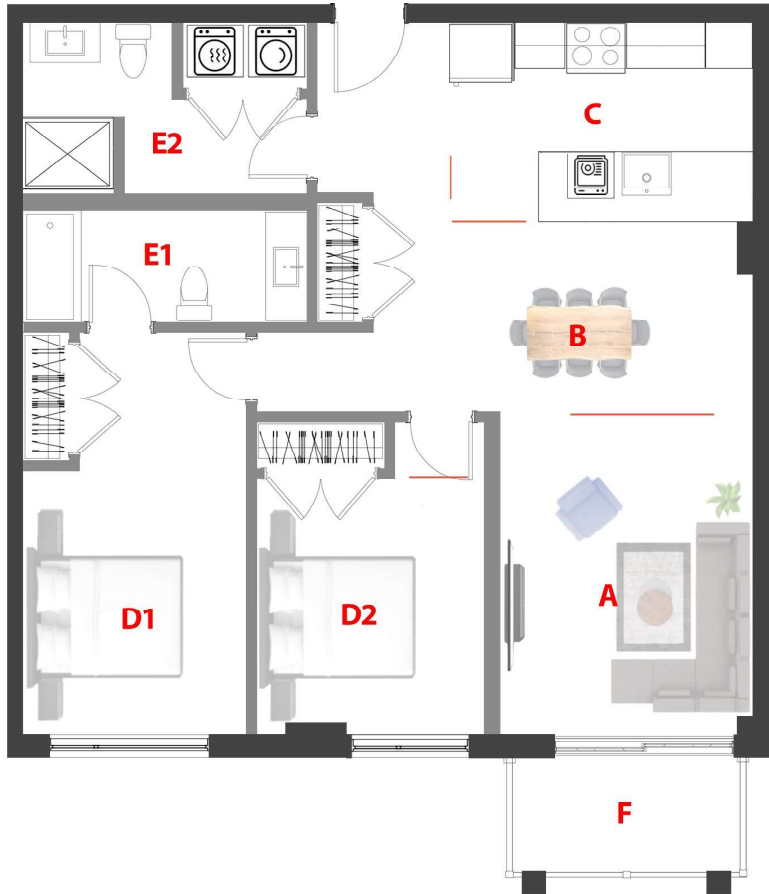

Domaine Fatima

78 UNITÉS/UNITS

5 Étages/Floors

Type

E

Unité/Unit

305

Surface Pi.ca/sq.ft

1020

Étage/Floor

3

Chambre(s)/

Bedroom(s)

2

Salle de bain/

Bathroom

2

A	13'-3'' × 13'-2''
B	16'-7'' × 9'-0''
C	12'-2'' × 8'-7''
D1	9'-10'' × 16'-8''
D2	9'-6'' × 10'-4''
E1	12'-0'' × 4'-9''
E2	12'-0'' × 8'-3''
F	10'-0'' × 5'-0''

1790 - 1800 Rue Notre-Dame-de-Fatima,
Laval, QC H7G 0A1

78 Appartements de luxe avec Salle commune, GYM, Garage, Casier, Eau chaude et Internet (TOUT INCLUS)

78 Luxury Apartments with Common room, GYM, Garage, Locker, Hot water and Internet. (ALL INCLUDED)

Les dimensions et superficies sont approximatives et sujettes a modifications sans preavis./All dimensions and area approximate and are subject to change without notice.