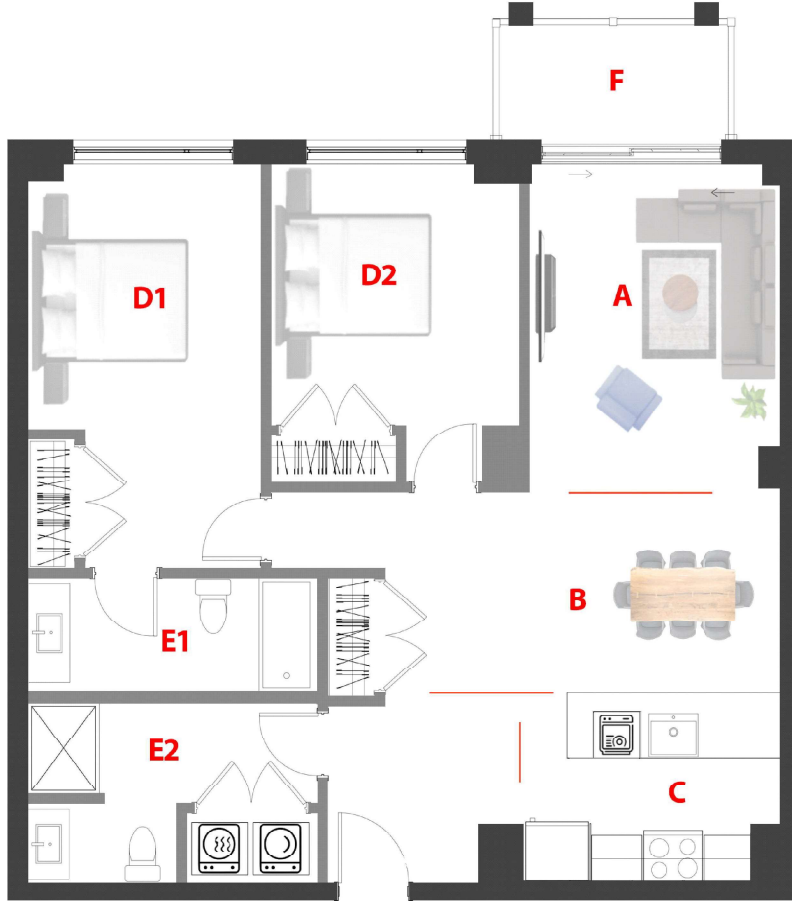

Domaine Fatima
78 UNITÉS/UNITS
 5 Étages/Floors

Type

F

Unité/Unit

306

Surface Pi.ca/sq.ft

983

Étage/Floor

3

Chambre(s)/
Bedroom(s)

2

Salle de bain/
Bathroom

2

- A** 10'-5'' x 13'-9''
- B** 12'-6'' x 8'-7''
- C** 9'-6'' x 8'-4''
- D1** 9'-10'' x 17'-3''
- D2** 9'-1'' x 10'-11''
- E1** 12'-3'' x 4'-9''
- E2** 12'-3'' x 7'-6''
- F** 10'-0'' x 5'-0''

1790 - 1800 Rue Notre-Dame-de-Fatima,
Laval, QC H7G 0A1

Rue Notre Darnede Fatima

78 Appartements de luxe avec Salle commune, GYM, Garage, Casier, Eau chaude et Internet (TOUT INCLUS)

78 Luxury Apartments with Common room, GYM, Garage, Locker, Hot water and Internet. (ALL INCLUDED)