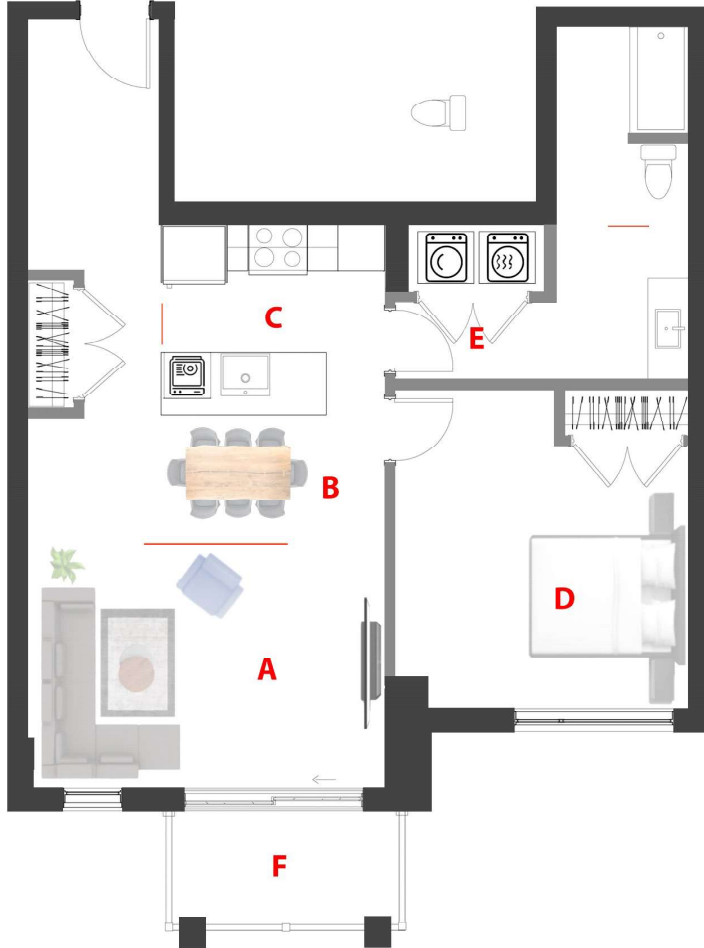

Domaine Fatima
78 UNITÉS/UNITS
 5 Étages/Floors

Type

G

Unité/Unit

307

Surface Pi.ca/sq.ft

795

Étage/Floor

3

Chambre(s)/
Bedroom(s)

1

Salle de bain/
Bathroom

1

- A** 15'-4'' x 10'-0''
- B** 15'-4'' x 6'-0''
- C** 9'-10'' x 8'-6''
- D** 12'-7'' x 13'-8''
- E** 15'-2'' x 4'-7''
- F** 10'-0'' x 5'-0''

1790 - 1800 Rue Notre-Dame-de-Fatima,
Laval, QC H7G 0A1

Rue Notre Dame de Fatima

78 Appartements de luxe avec Salle commune, GYM, Garage, Casier, Eau chaude et Internet (TOUT INCLUS)

78 Luxury Apartments with Common room, GYM, Garage, Locker, Hot water and Internet. (ALL INCLUDED)