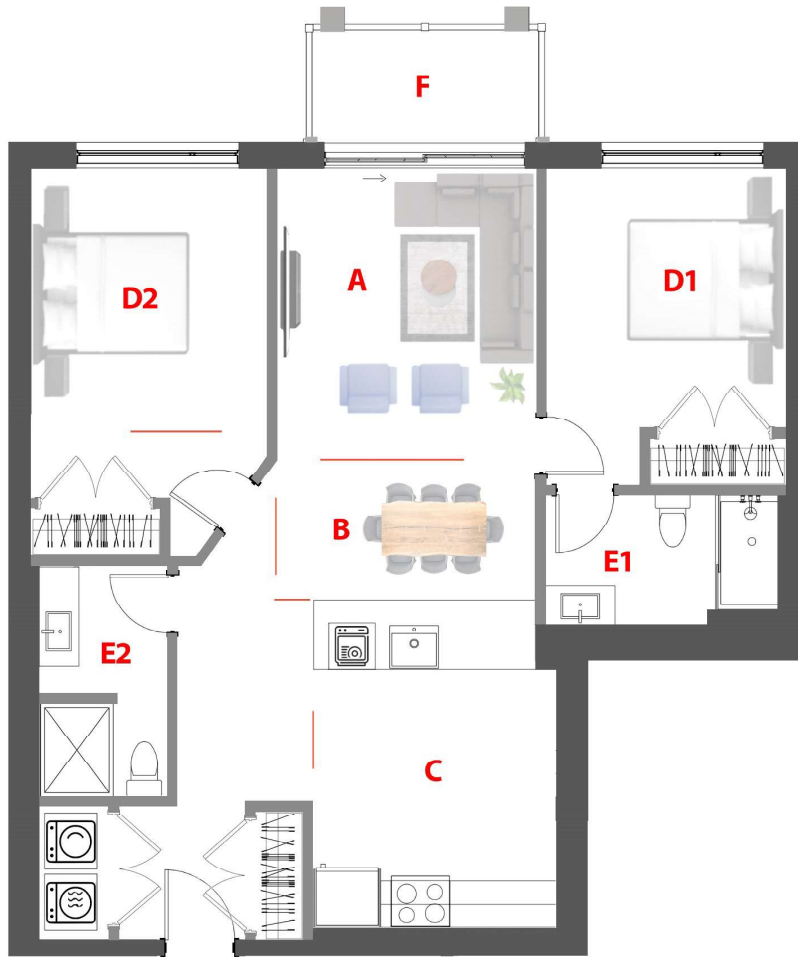

Type

H

Unité/Unit

308

Surface Pi.ca/sq.ft

1034

Étage/Floor

3

Chambre(s)/
Bedroom(s)

2

Salle de bain/
Bathroom

2

Domaine Fatima

78 UNITÉS/UNITS

5 Étages/Floors

- A 12'-0'' x 10'-2''
- B 12'-0'' x 8'-10''
- C 10'-1'' x 13'-4''
- D1 10'-8'' x 14'-2''
- D2 11'-2'' x 14'-7''
- E1 9'-6'' x 4'-10''
- E2 5'-10'' x 9'-10''
- F 10'-0'' x 5'-0''

1790 - 1800 Rue Notre-Dame-de-Fatima,
Laval, QC H7G 0A1

Rue Notre Dame de Fatima

78 Appartements de luxe avec Salle commune, GYM, Garage, Casier, Eau chaude et Internet (TOUT INCLUS)

78 Luxury Apartments with Common room, GYM, Garage, Locker, Hot water and Internet. (ALL INCLUDED)