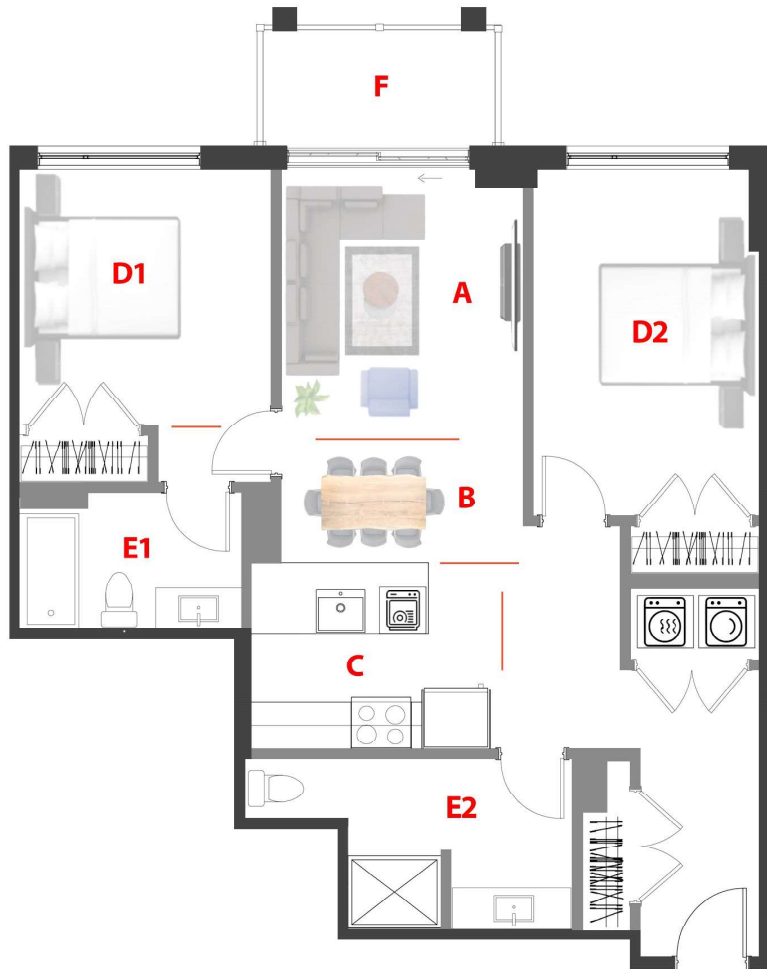

Type

J

Surface Pi.ca/sq.ft

1002

Chambre(s)/
Bedroom(s)

2

Unité/Unit

310

Étage/Floor

3

Salle de bain/
Bathroom

2

Domaine Fatima

78 UNITÉS/UNITS

5 Étages/Floors

- A 10'-6'' x 10'-0''
- B 10'-6'' x 5'-8''
- C 9'-2'' x 8'-9''
- D1 10'-8'' x 10'-3''
- D2 9'-5'' x 14'-6''
- E1 9'-2'' x 6'-3''
- E2 13'-10'' x 6'-10''
- F 10'-0'' x 5'-0''

1790 - 1800 Rue Notre-Dame-de-Fatima,
Laval, QC H7G 0A1

Rue Notre Dame de Fatima

78 Appartements de luxe avec Salle commune, GYM, Garage, Casier, Eau chaude et Internet (TOUT INCLUS)

78 Luxury Apartments with Common room, GYM, Garage, Locker, Hot water and Internet. (ALL INCLUDED)