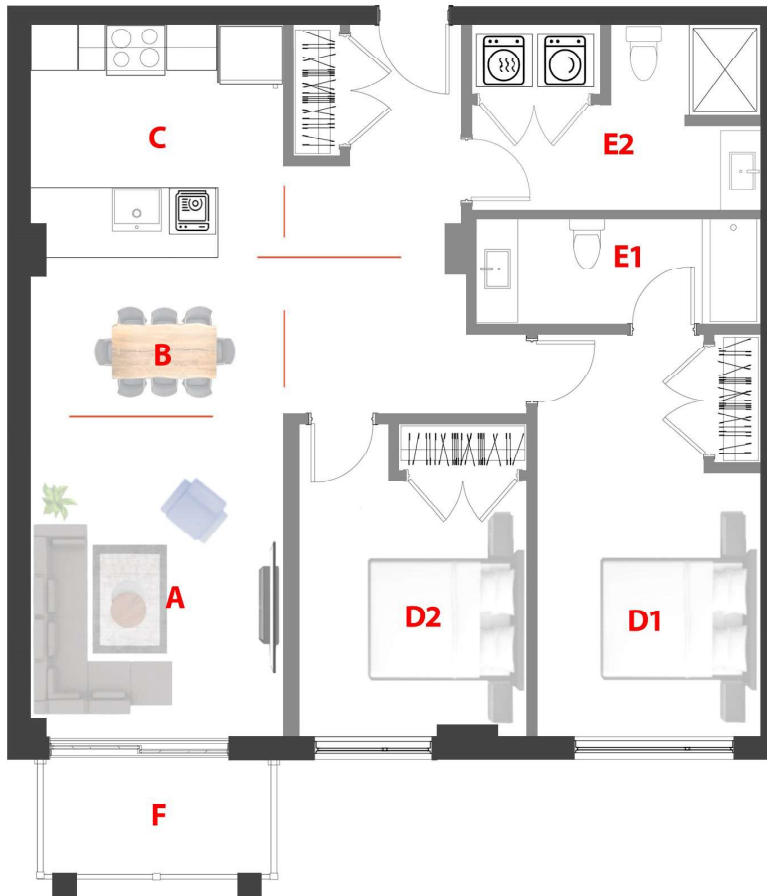

Type

**K**

Surface Pi.ca/sq.ft

**1018**

Chambre(s)/  
Bedroom(s)

**2**

Unité/Unit

**311**

Étage/Floor

**3**

Salle de bain/  
Bathroom

**2**

Domaine Fatima

**78 UNITÉS/UNITS**

**5 Étages/Floors**

- A** 10'-10'' × 13'-10''
- B** 10'-10'' × 6'-10''
- C** 10'-10'' × 10'-0''
- D1** 9'-10'' × 17'-5''
- D2** 9'-9'' × 11'-0''
- E1** 12'-1'' × 4'-9''
- E2** 8'-9'' × 7'-7''
- F** 10'-3'' × 4'-10''

1790 - 1800 Rue Notre-Dame-de-Fatima,  
Laval, QC H7G 0A1

Rue Notre Dame de Fatima

**78 Appartements de luxe avec Salle commune, GYM, Garage, Casier, Eau chaude et Internet (TOUT INCLUS)**

**78 Luxury Apartments with Common room, GYM, Garage, Locker, Hot water and Internet. (ALL INCLUDED)**