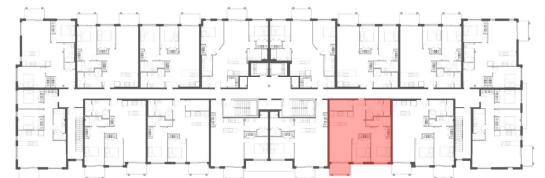

Type

**K**

Surface Pi.ca/sq.ft

**1018**

Chambre(s)/  
Bedroom(s)

**2**

Unité/Unit

**311**

Étage/Floor

**3**

Salle de bain/  
Bathroom

**2**

Domaine Fatima

**78 UNITÉS/UNITS**

**5 Étages/Floors**

- A** 10'-10'' × 13'-10''
- B** 10'-10'' × 6'-10''
- C** 10'-10'' × 10'-0''
- D1** 9'-10'' × 17'-5''
- D2** 9'-9'' × 11'-0''
- E1** 12'-1'' × 4'-9''
- E2** 8'-9'' × 7'-7''
- F** 10'-3'' × 4'-10''

1790 - 1800 Rue Notre-Dame-de-Fatima,  
Laval, QC H7G 0A1

Rue Notre Dame de Fatima

**78 Appartements de luxe avec Salle commune, GYM, Garage, Casier, Eau chaude et Internet (TOUT INCLUS)**

**78 Luxury Apartments with Common room, GYM, Garage, Locker, Hot water and Internet. (ALL INCLUDED)**