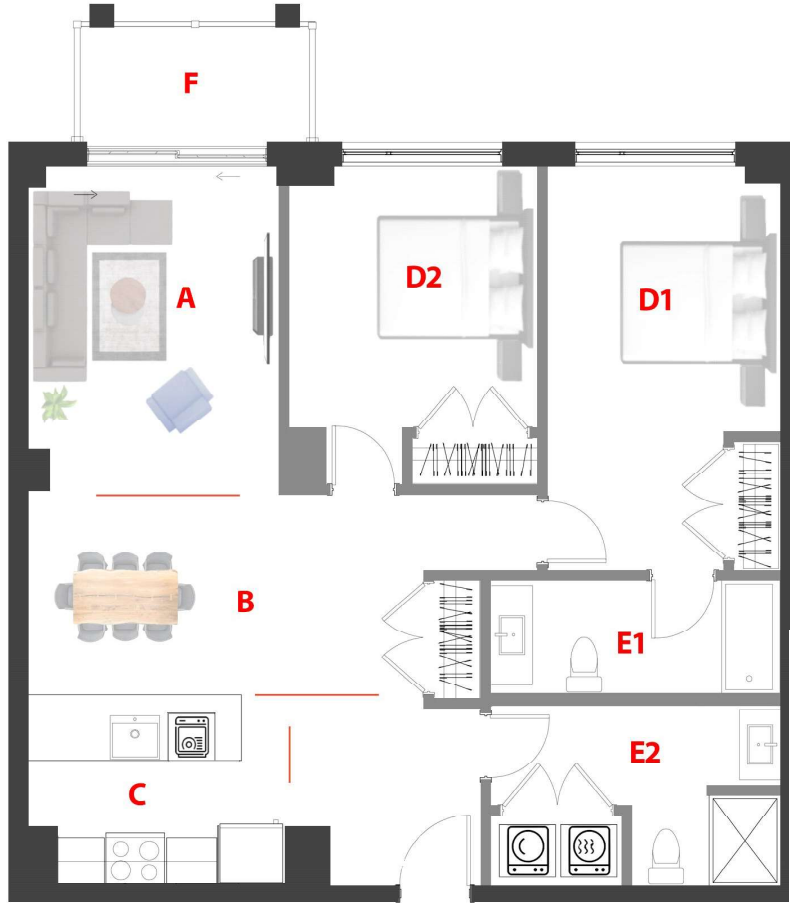

Type

L

Surface Pi.ca/sq.ft

1015

Chambre(s)/
Bedroom(s)

2

Unité/Unit

312

Étage/Floor

3

Salle de bain/
Bathroom

2

Domaine Fatima

78 UNITÉS/UNITS

5 Étages/Floors

- A 10'-8'' x 14'-4''
- B 16'-9'' x 7'-8''
- C 11'-0'' x 8'-7''
- D1 9'-10'' x 16'-11''
- D2 10'-7'' x 11'-8''
- E1 12'-3'' x 4'-9''
- E2 10'-9'' x 7'-11''
- F 10'-0'' x 5'-0''

1790 - 1800 Rue Notre-Dame-de-Fatima,
Laval, QC H7G 0A1

Rue Notre Dame de Fatima

78 Appartements de luxe avec Salle commune, GYM, Garage, Casier, Eau chaude et Internet (TOUT INCLUS)

78 Luxury Apartments with Common room, GYM, Garage, Locker, Hot water and Internet. (ALL INCLUDED)