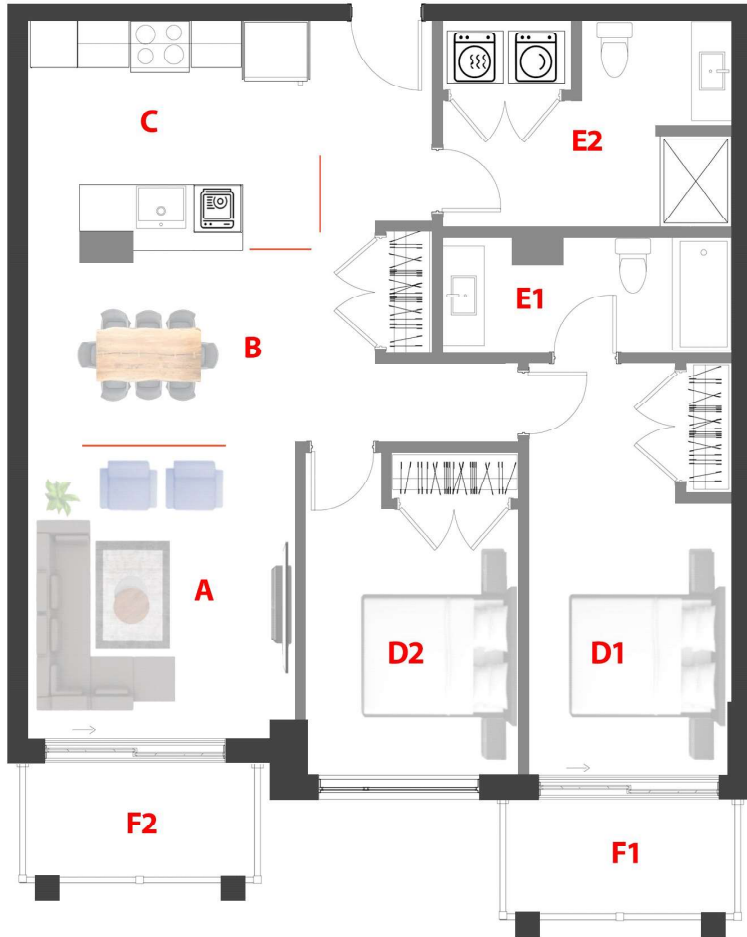

Type

M

Unité/Unit

313

Surface Pi.ca/sq.ft

1049

Étage/Floor

3

Chambre(s)/
Bedroom(s)

2

Salle de bain/
Bathroom

2

Domaine Fatima

78 UNITÉS/UNITS

5 Étages/Floors

- A** 10'-5'' x 12'-5''
- B** 14'-6'' x 8'-2''
- C** 12'-2'' x 10'-2''
- D1** 8'-11'' x 17'-6''
- D2** 9'-7'' x 11'-2''
- E1** 12'-4'' x 4'-9''
- E2** 12'-4'' x 9'-0''
- F1,F2** 10'-0'' x 5'-0''

1790 - 1800 Rue Notre-Dame-de-Fatima,
Laval, QC H7G 0A1

Rue Notre Dame de Fatima

78 Appartements de luxe avec Salle commune, GYM, Garage, Casier, Eau chaude et Internet (TOUT INCLUS)

78 Luxury Apartments with Common room, GYM, Garage, Locker, Hot water and Internet. (ALL INCLUDED)