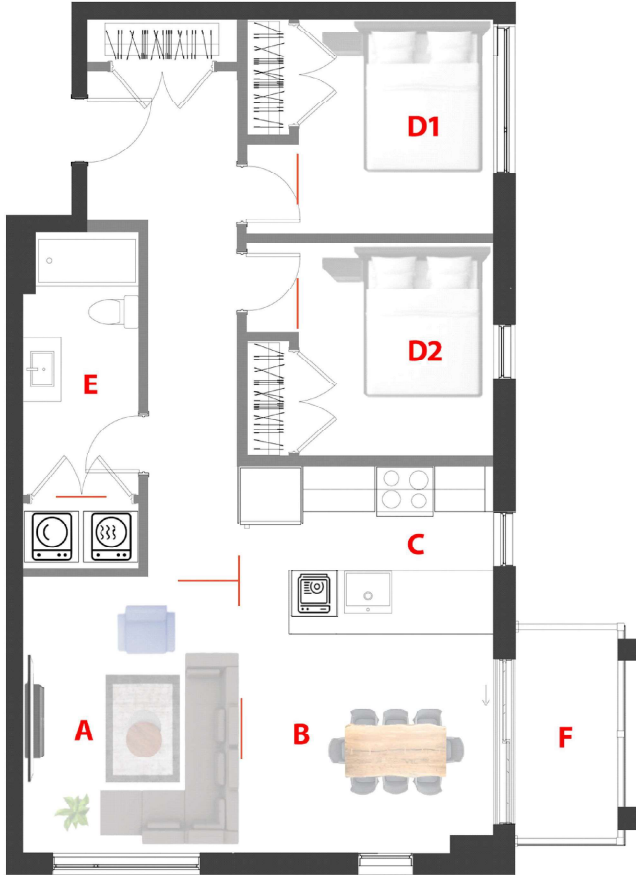

Domaine Fatima
78 UNITÉS/UNITS
 5 Étages/Floors

Type

0

Unité/Unit

315

Surface Pi.ca/sq.ft

987

Étage/Floor

3

Chambre(s)/
 Bedroom(s)

2

Salle de bain/
 Bathroom

1

A	10'-0'' x 13'-0''
B	12'-8'' x 9'-8''
C	12'-8'' x 8'-4''
D1	9'-11'' x 10'-0''
D2	9'-11'' x 10'-0''
E	5'-4'' x 12'-2''
F	5'-0'' x 10'-0''

1790 - 1800 Rue Notre-Dame-de-Fatima,
 Laval, QC H7G 0A1

Rue Notre-Dame-de-Fatima

78 Appartements de luxe avec Salle commune, GYM, Garage, Casier, Eau chaude et Internet (TOUT INCLUS)

78 Luxury Apartments with Common room, GYM, Garage, Locker, Hot water and Internet. (ALL INCLUDED)