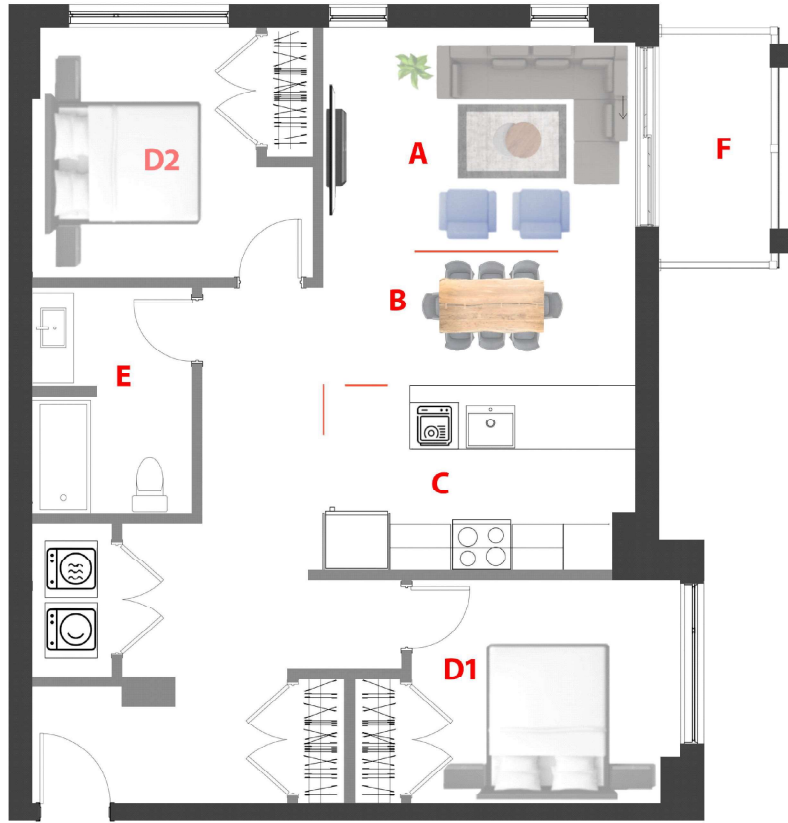

Domaine Fatima  
**78 UNITÉS/UNITS**  
 5 Étages/Floors

Type

**P**

Unité/Unit

**316**

Surface Pi.ca/sq.ft

**1005**

Étage/Floor

**3**

Chambre(s)/  
Bedroom(s)

**2**

Salle de bain/  
Bathroom

**1**

<b>A</b>	13'-6'' x 10'-3''
<b>B</b>	13'-6'' x 4'-6''
<b>C</b>	13'-6'' x 8'-4''
<b>D1</b>	11'-6'' x 9'-6''
<b>D2</b>	9'-3'' x 10'-0''
<b>E</b>	6'-9'' x 9'-9''
<b>F</b>	5'-0'' x 10'-0''

1790 - 1800 Rue Notre-Dame-de-Fatima,  
Laval, QC H7G 0A1

78 Appartements de luxe avec Salle commune, GYM, Garage, Casier, Eau chaude et Internet (TOUT INCLUS)

78 Luxury Apartments with Common room, GYM, Garage, Locker, Hot water and Internet. (ALL INCLUDED)