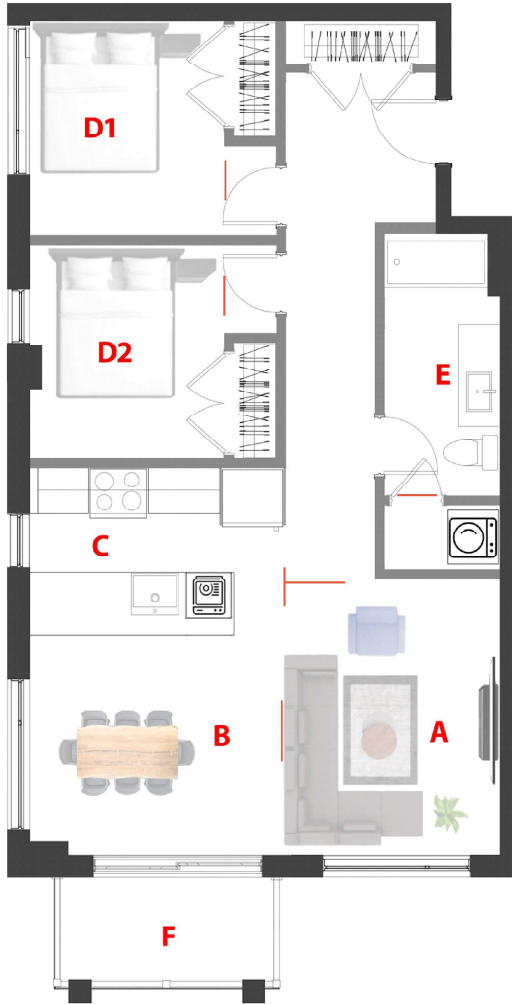

Domaine Fatima
78 UNITÉS/UNITS
 5 Étages/Floors

Type

A

Unité/Unit

401

Surface Pi.ca/sq.ft

987

Étage/Floor

4

Chambre(s)/
Bedroom(s)

2

Salle de bain/
Bathroom

1

- A** 10'-0'' x 12'-0''
- B** 12'-10'' x 10'-0''
- C** 12'-10'' x 7'-10''
- D1** 10'-0'' x 10'-0''
- D2** 10'-0'' x 10'-0''
- E** 5'-4'' x 13'-0''
- F** 10'-5'' x 5'-0''

1790 - 1800 Rue Notre-Dame-de-Fatima,
Laval, QC H7G 0A1

Rue Notre-Dame-de-Fatima

78 Appartements de luxe avec Salle commune, GYM, Garage, Casier, Eau chaude et Internet (TOUT INCLUS)

78 Luxury Apartments with Common room, GYM, Garage, Locker, Hot water and Internet. (ALL INCLUDED)