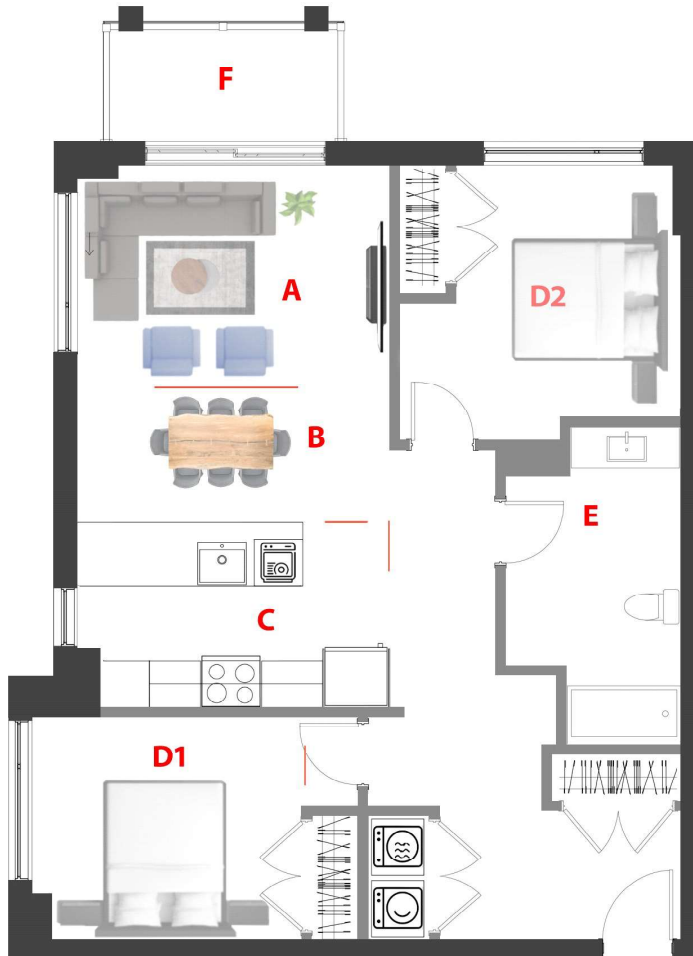

Type

B

Unité/Unit

402

Surface Pi.ca/sq.ft

1003

Étage/Floor

4

Chambre(s)/
Bedroom(s)

2

Salle de bain/
Bathroom

1

Domaine Fatima

78 UNITÉS/UNITS

5 Étages/Floors

A	13'-6'' x 9'-0''
B	13'-6'' x 4'-0''
C	13'-6'' x 8'-9''
D1	12'-5'' x 10'-2''
D2	11'-10'' x 14'-5''
E	7'-0'' x 10'-10''
F	10'-0'' x 5'-0''

1790 - 1800 Rue Notre-Dame-de-Fatima,
Laval, QC H7G 0A1

Rue Notre Dame de Fatima

78 Appartements de luxe avec Salle commune, GYM, Garage, Casier, Eau chaude et Internet (TOUT INCLUS)

78 Luxury Apartments with Common room, GYM, Garage, Locker, Hot water and Internet. (ALL INCLUDED)