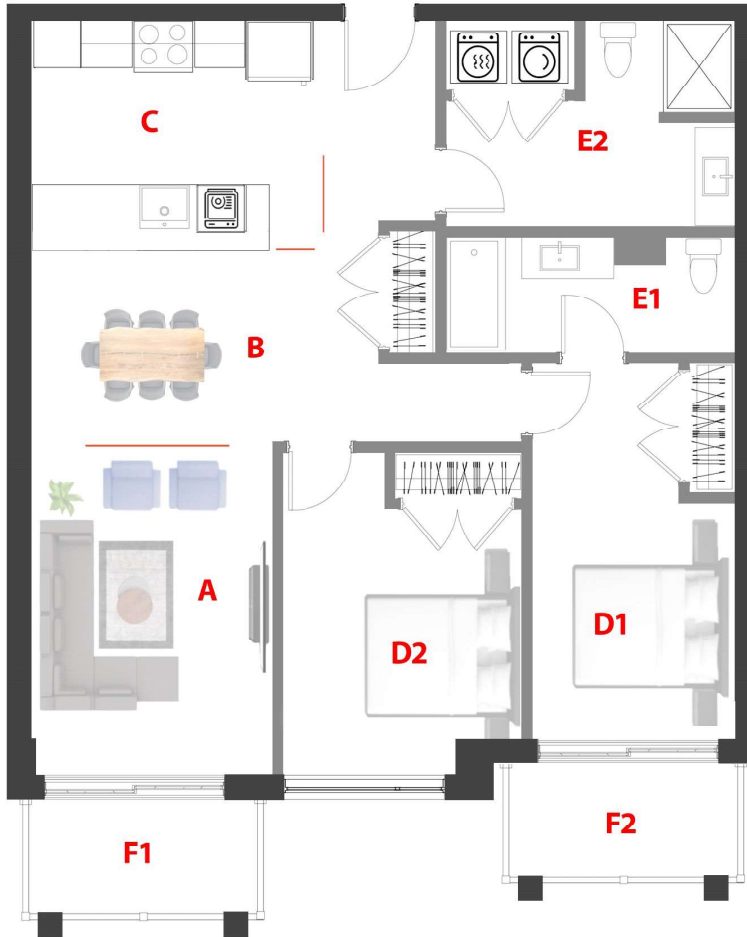

Domaine Fatima
78 UNITÉS/UNITS
 5 Étages/Floors

Type

C

Unité/Unit

403

Surface Pi.ca/sq.ft

1047

Étage/Floor

4

Chambre(s)/

Bedroom(s)

2

Salle de bain/
 Bathroom

2

A	11'-6" × 12'-8"
B	15'-0" × 10'-9"
C	12'-2" × 8'-8"
D1	9'-10" × 16'-7"
D2	9'-3" × 11'-9"
E1	12'-3" × 5'-0"
E2	12'-0" × 8'-3"
F1, F2	10'-0" × 5'-0"

1790 - 1800 Rue Notre-Dame-de-Fatima,
 Laval, QC H7G 0A1

Rue Notre Dame de Fatima

78 Appartements de luxe avec Salle commune, GYM, Garage, Casier, Eau chaude et Internet (TOUT INCLUS)

78 Luxury Apartments with Common room, GYM, Garage, Locker, Hot water and Internet. (ALL INCLUDED)