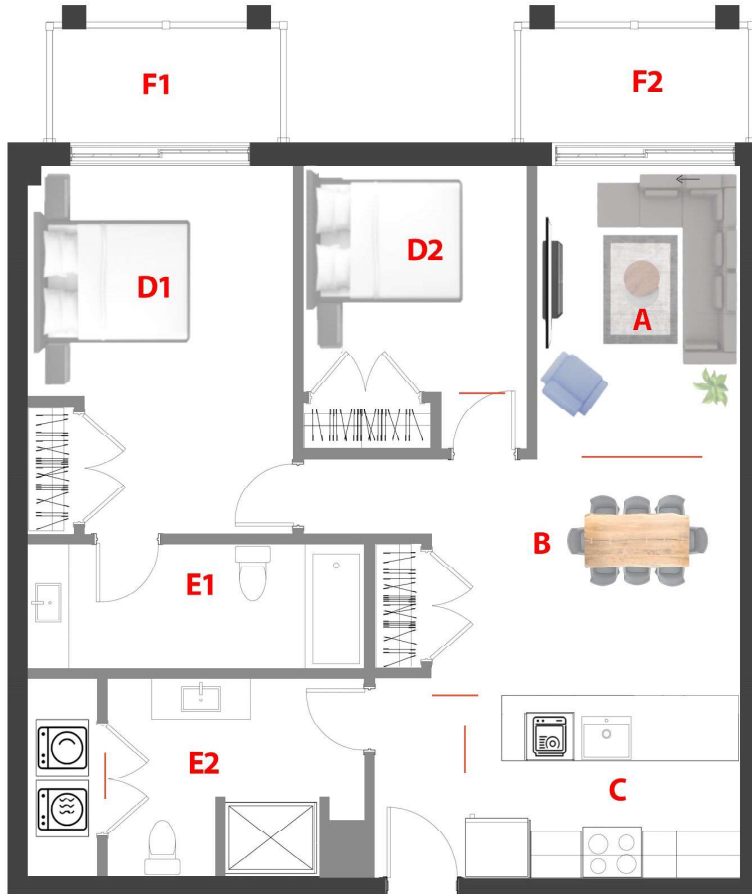

Type

D

Unité/Unit

404

Surface Pi.ca/sq.ft

1016

Étage/Floor

4

Chambre(s)/
Bedroom(s)

2

Salle de bain/
Bathroom

2

Domaine Fatima

78 UNITÉS/UNITS

5 Étages/Floors

- A** 11'-1'' x 13'-9''
- B** 14'-2'' x 8'-0''
- C** 11'-8'' x 8'-10''
- D1** 9'-10'' x 17'-4''
- D2** 9'-3'' x 10'-11''
- E1** 13'-11'' x 4'-9''
- E2** 10'-7'' x 7'-7''
- F1,F2** 10'-0'' x 5'-0''

1790 - 1800 Rue Notre-Dame-de-Fatima,
Laval, QC H7G 0A1

Rue Notre Dame de Fatima

78 Appartements de luxe avec Salle commune, GYM, Garage, Casier, Eau chaude et Internet (TOUT INCLUS)

78 Luxury Apartments with Common room, GYM, Garage, Locker, Hot water and Internet. (ALL INCLUDED)