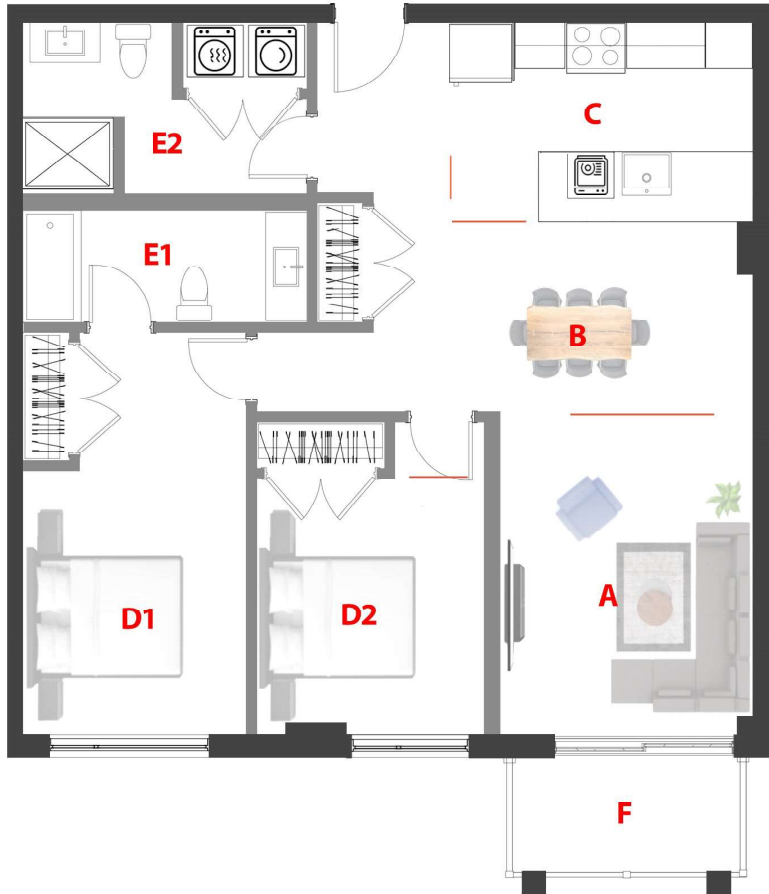

Domaine Fatima  
**78 UNITÉS/UNITS**  
 5 Étages/Floors

Type

**E**

Unité/Unit

**405**

Surface Pi.ca/sq.ft

**1020**

Étage/Floor

**4**

Chambre(s)/  
 Bedroom(s)

**2**

Salle de bain/  
 Bathroom

**2**

<b>A</b>	13'-3'' × 13'-2''
<b>B</b>	16'-7'' × 9'-0''
<b>C</b>	12'-2'' × 8'-7''
<b>D1</b>	9'-10'' × 16'-8''
<b>D2</b>	9'-6'' × 10'-4''
<b>E1</b>	12'-0'' × 4'-9''
<b>E2</b>	12'-0'' × 8'-3''
<b>F</b>	10'-0'' × 5'-0''

1790 - 1800 Rue Notre-Dame-de-Fatima,  
 Laval, QC H7G 0A1

Rue Notre Dame de Fatima

78 Appartements de luxe avec Salle commune, GYM, Garage, Casier, Eau chaude et Internet (TOUT INCLUS)

78 Luxury Apartments with Common room, GYM, Garage, Locker, Hot water and Internet. (ALL INCLUDED)