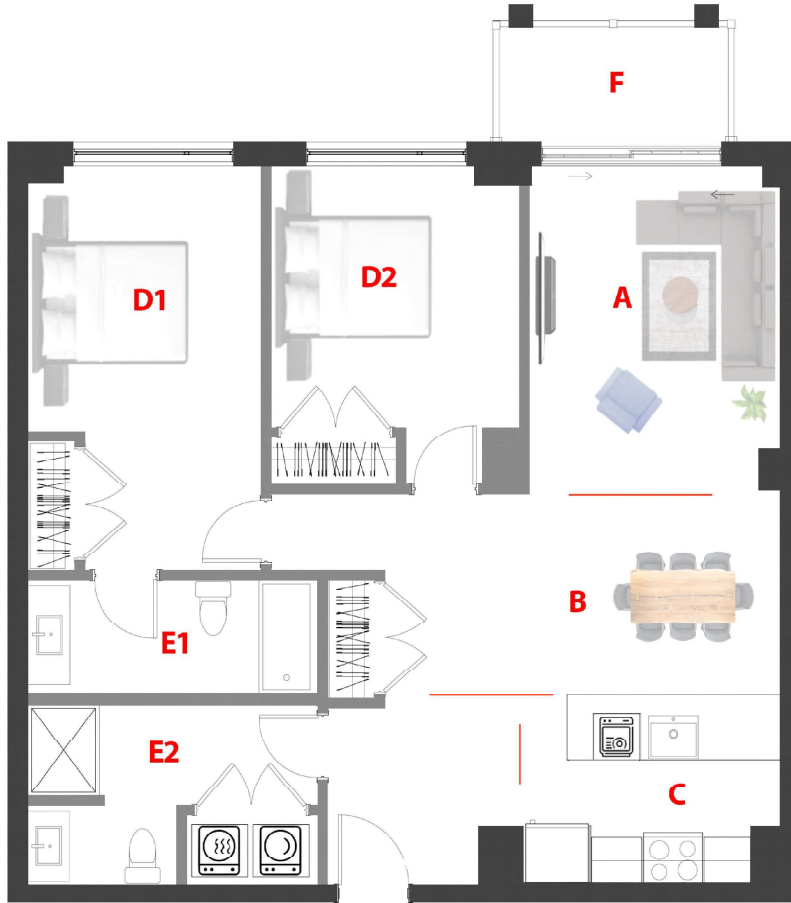

Domaine Fatima
78 UNITÉS/UNITS
 5 Étages/Floors

Type

F

Unité/Unit

406

Surface Pi.ca/sq.ft

983

Étage/Floor

4

Chambre(s)/
 Bedroom(s)

2

Salle de bain/
 Bathroom

2

- A** 10'-5'' x 13'-9''
- B** 12'-6'' x 8'-7''
- C** 9'-6'' x 8'-4''
- D1** 9'-10'' x 17'-3''
- D2** 9'-1'' x 10'-11''
- E1** 12'-3'' x 4'-9''
- E2** 12'-3'' x 7'-6''
- F** 10'-0'' x 5'-0''

1790 - 1800 Rue Notre-Dame-de-Fatima,
 Laval, QC H7G 0A1

78 Appartements de luxe avec Salle commune, GYM, Garage, Casier, Eau chaude et Internet (TOUT INCLUS)

78 Luxury Apartments with Common room, GYM, Garage, Locker, Hot water and Internet. (ALL INCLUDED)