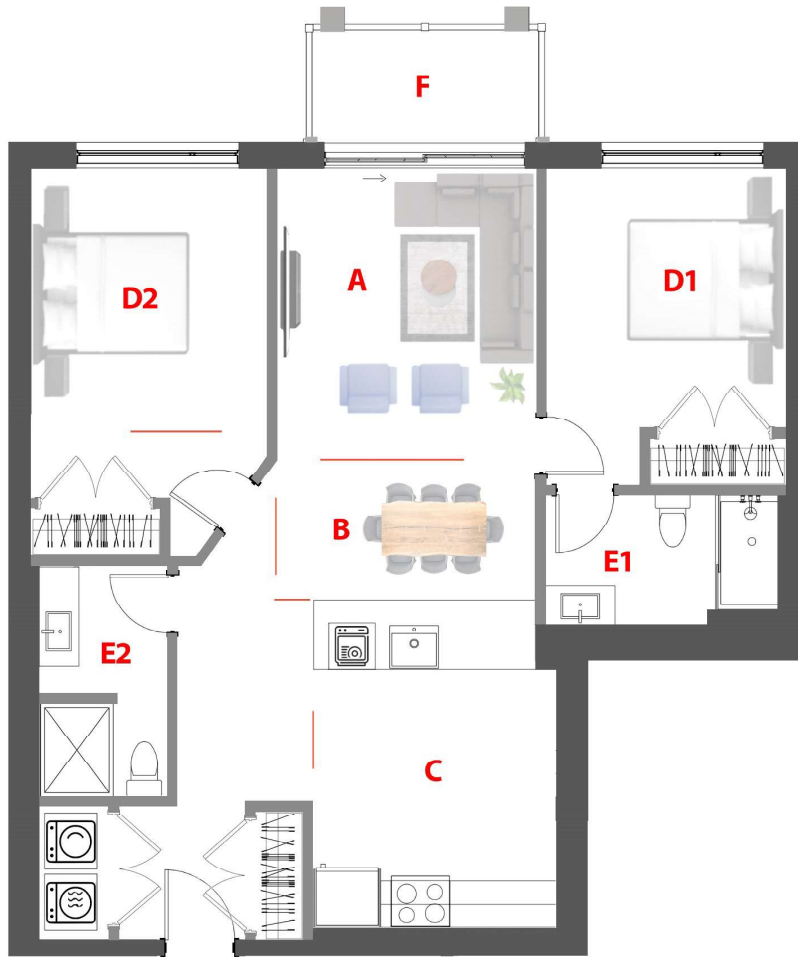

Type

H

Unité/Unit

408

Surface Pi.ca/sq.ft

1034

Étage/Floor

4

Chambre(s)/
Bedroom(s)

2

Salle de bain/
Bathroom

2

Domaine Fatima

78 UNITÉS/UNITS

5 Étages/Floors

A	12'-0'' x 10'-2''
B	12'-0'' x 8'-10''
C	10'-1'' x 13'-4''
D1	10'-8'' x 14'-2''
D2	11'-2'' x 14'-7''
E1	9'-6'' x 4'-10''
E2	5'-10'' x 9'-10''
F	10'-0'' x 5'-0''

1790 - 1800 Rue Notre-Dame-de-Fatima,
Laval, QC H7G 0A1

Rue Notre Dame de Fatima

78 Appartements de luxe avec Salle commune, GYM, Garage, Casier, Eau chaude et Internet (TOUT INCLUS)

78 Luxury Apartments with Common room, GYM, Garage, Locker, Hot water and Internet. (ALL INCLUDED)