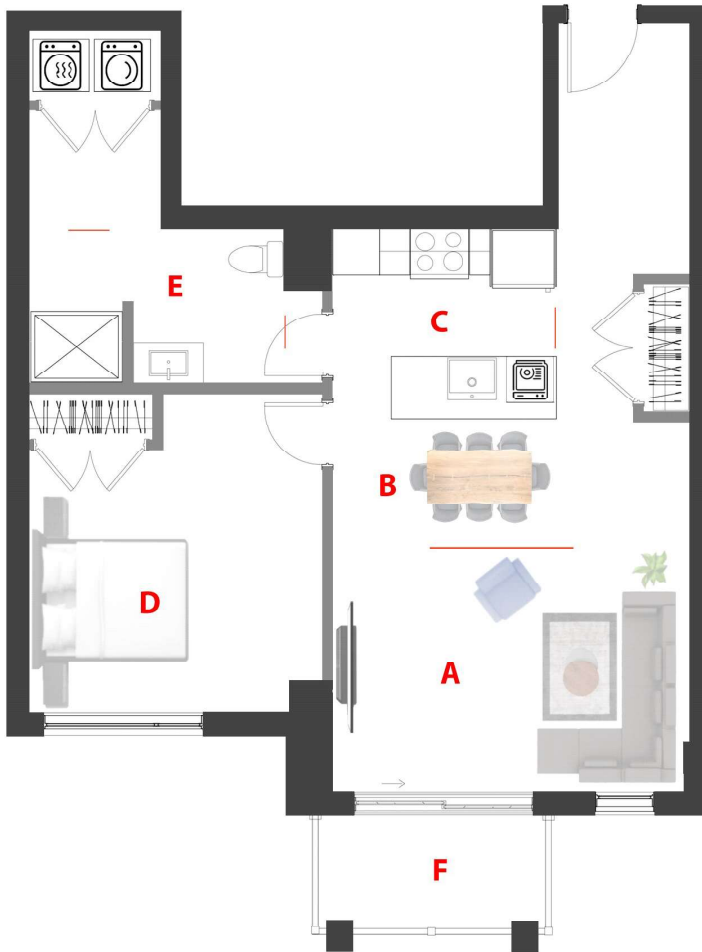

Domaine Fatima

78 UNITÉS/UNITS

5 Étages/Floors

Type

I

Unité/Unit

409

Surface Pi.ca/sq.ft

799

Étage/Floor

4

Chambre(s)/
Bedroom(s)

1

Salle de bain/
Bathroom

1

- A** 14'-11" × 10'-0"
- B** 14'-11" × 5'-10"
- C** 9'-4" × 8'-6"
- D** 12'-7" × 13'-7"
- E** 10'-10" × 6'-9"
- F** 10'-0" × 5'-0"

1790 - 1800 Rue Notre-Dame-de-Fatima,
Laval, QC H7G 0A1

Rue Notre Dame de Fatima

78 Appartements de luxe avec Salle commune, GYM, Garage, Casier, Eau chaude et Internet (TOUT INCLUS)

78 Luxury Apartments with Common room, GYM, Garage, Locker, Hot water and Internet. (ALL INCLUDED)